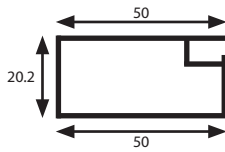

☐ CS20

BROADLINE