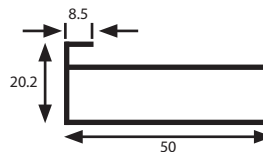

☐ CB45

FINELINE

☐ CF45

ADDITIONAL INFORMATION:

Door No.	Height	Width	Qty	L/H	R/H	Std Door	Bi-Fold	Flap	Panel
1						☐	☐	☐	☐
2						☐	☐	☐	☐
3						☐	☐	☐	☐
4						☐	☐	☐	☐

Finishes: ☐ Standard Anodised (all profiles)   ☐ Black Anodised (Squareline + Fineline Profiles Only)
☐ Powder Coating - Dulux & Interpon Colour Range (all profiles):

Glass Type: ☐ Etchlite   ☐ Clear   ☐ Other, please name:

Cabinet Panel Thickness: ☐ 16mm   ☐ 18mm Hinge

Hinges: ☐ Full Overlay   ☐ Half Overlay   ☐ Inset   ☐ Do not supply

Assembly: ☐ Kitset (No Glass)   ☐ Assembled   ☐ Drill for hardware

Flap Door: ☐ Duras Stays to suit   ☐ Other: ☐ Do not supply hardware

Bi-Fold Hardware: ☐ Cinetto Hardware   **Track Length:**   ☐ 1200mm   ☐ 2400mm

If you require different hinge positioning than shown to the right, please alter dimensions on this drawing.

Additionally, if they alter per door, send one order per door

Standard position is 100mm in from either end of hung edges.

Glass Size Deductions:

CS20 - Overall door less 28mm

CB45 - Overall door less 90mm

CF45 - Overall door less 6mm

Glass: We only use toughened glass.

Detailed drawing MUST be supplied showing position of any handle holes required for glass.

IMPORTANT: We are unable to provide warranty on any doors over the recommended size of 2000mm high x 500mm wide for the Squareline Profile