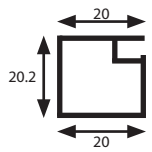

Aluminium Framed Glass Door Quote / Order Form

Order Form   Quote Request   (Tick One)

Deliver to: _____
Company Name: _____
Street Address: _____
_____
City: _____

Job No: _____
Order No: _____
Date Required: _____
Customer Tel No: _____
Contact Person: _____

Please Select the Required Profile:

SQUARELINE