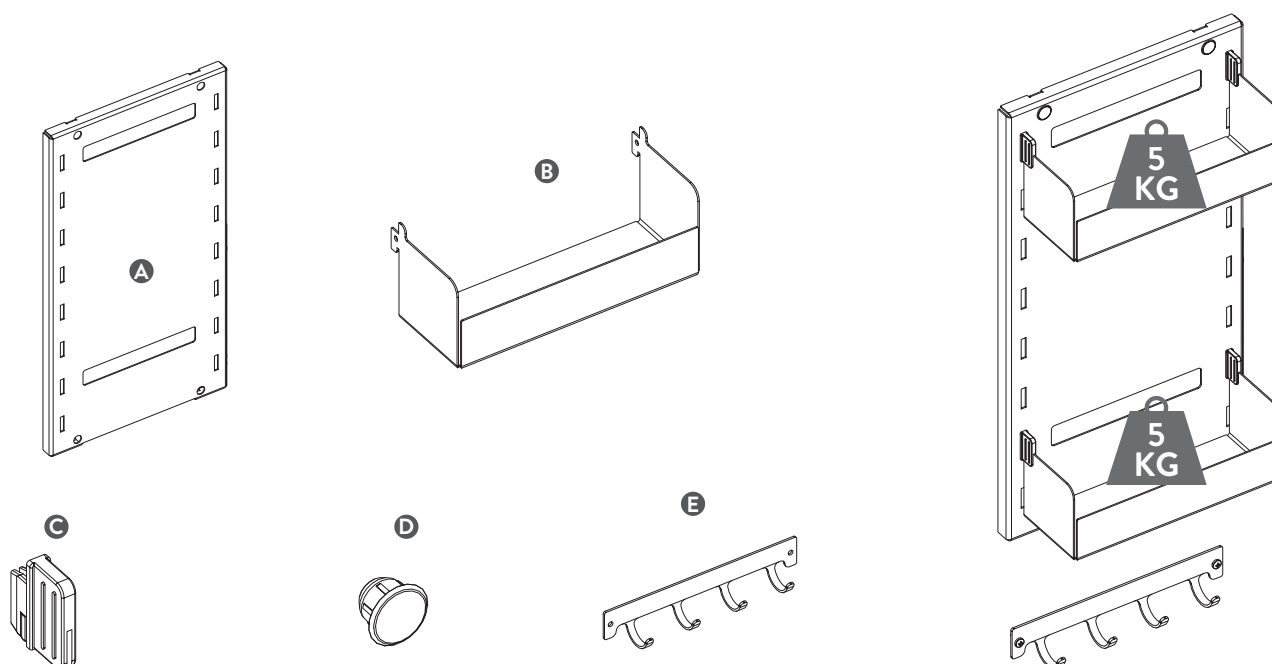

INSTALLATION INSTRUCTIONS

TOOLS

FITTINGS

8 x 4x13 Self-tapping Screws

PARTS

- A. 1 x Frame
- B. 2 x Baskets
- C. 4 x Safety Clips
- D. 4 x Stoppers
- E. 1 x Hooks Bar

6x 4x13

1

Install in the non-dotted area.

2x 4x13

3