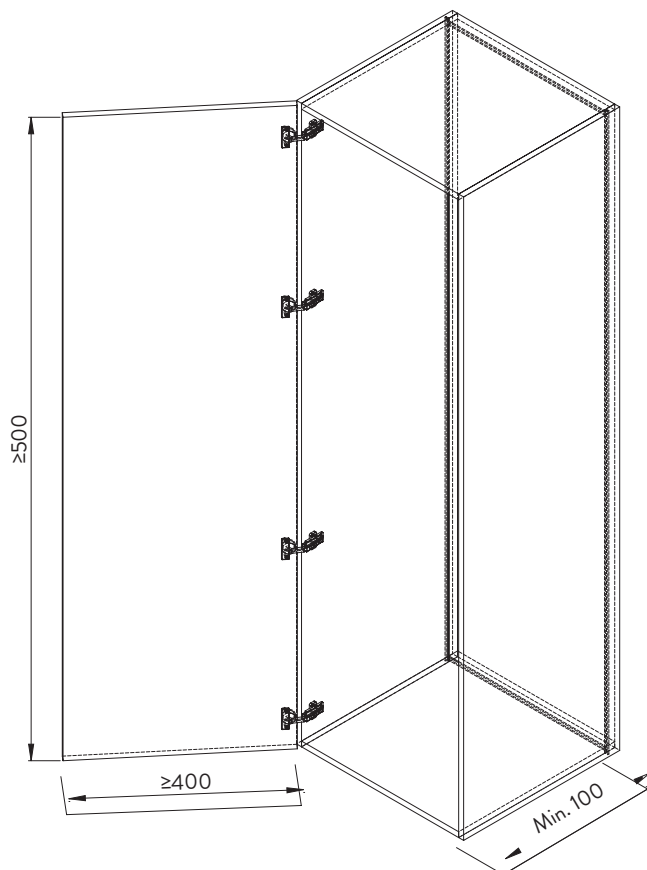

INSTALLATION INSTRUCTIONS

TOOLS

FITTINGS

8 x 4x13 Self-tapping Screws

PARTS

- A. 1 x Frame
- B. 2 x Baskets
- C. 4 x Safety Clips
- D. 4 x Stoppers
- E. 1 x Hooks Bar

6x 4x13

1

Install in the non-dotted area.

2x 4x13

3