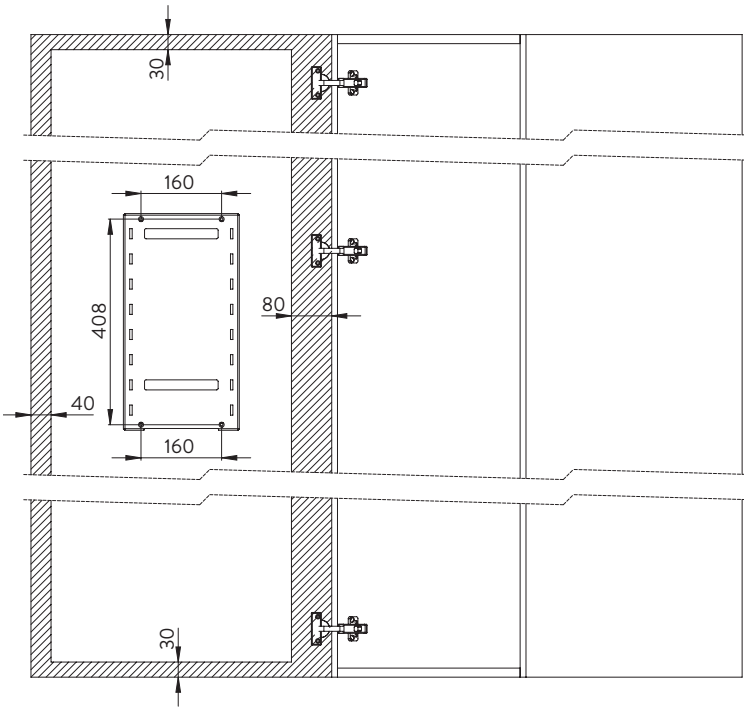

INSTALLATION INSTRUCTIONS

TOOLS

FITTINGS

8 x 4x13 Self-tapping Screws

PARTS

- A. 1 x Frame
- B. 2 x Baskets
- C. 4 x Safety Clips
- D. 4 x Stoppers
- E. 1 x Hooks Bar

6x 4x13

1

Install in the non-dotted area.

2x 4x13

3