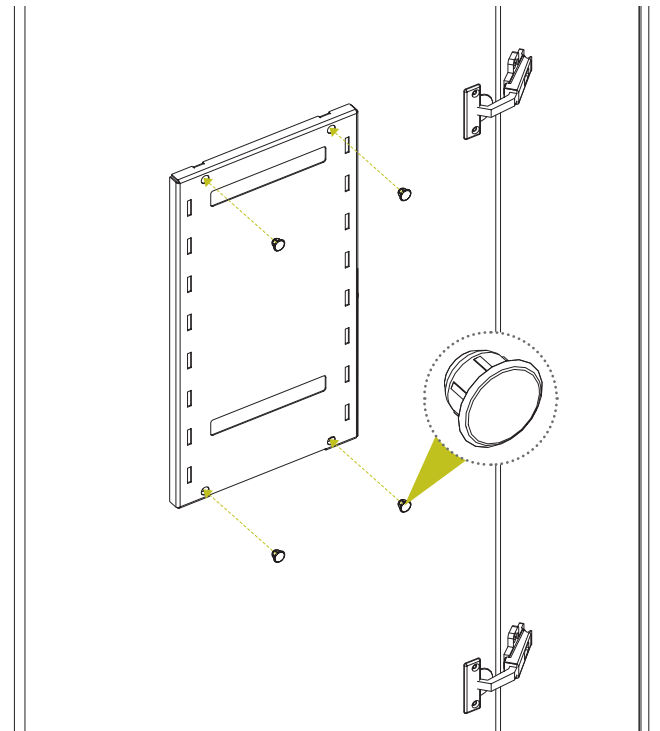

INSTALLATION INSTRUCTIONS

TOOLS

FITTINGS

8 x 4x13 Self-tapping Screws

PARTS

- A. 1 x Frame
- B. 2 x Baskets
- C. 4 x Safety Clips
- D. 4 x Stoppers
- E. 1 x Hooks Bar

6x 4x13

1

Install in the non-dotted area.

2x 4x13

3