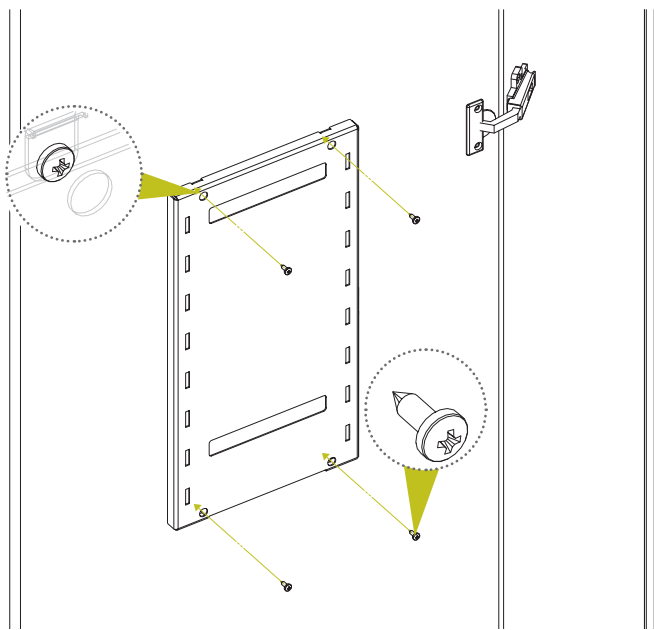

INSTALLATION INSTRUCTIONS

TOOLS

FITTINGS

8 x 4x13 Self-tapping Screws

PARTS

- A. 1 x Frame
- B. 2 x Baskets
- C. 4 x Safety Clips
- D. 4 x Stoppers
- E. 1 x Hooks Bar

6x 4x13

1

Install in the non-dotted area.

2x 4x13

3