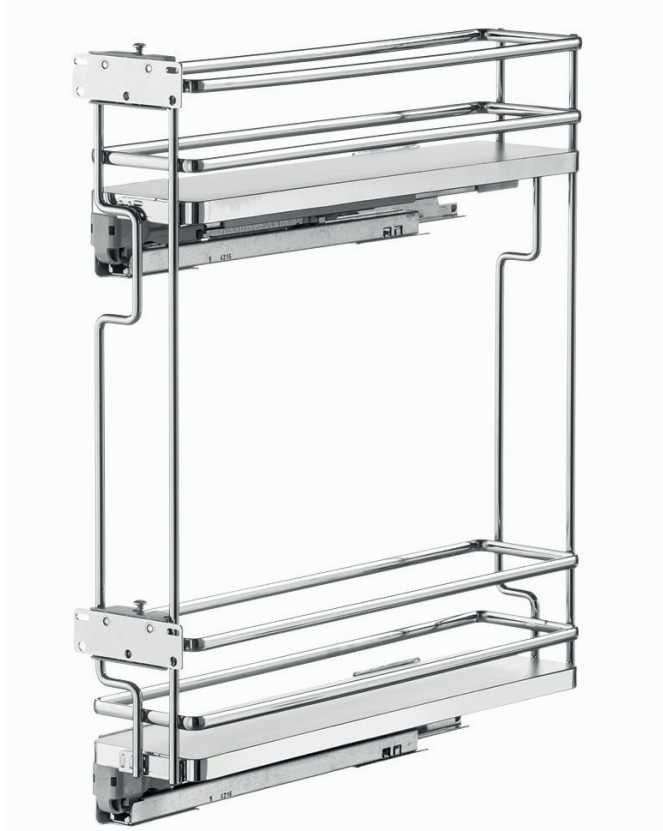

BOTTLE RACKS & PULLOUTS - GALAXY

VIBO PULLOUT NARROW CABINET

FOR 150mm CABINETS

Pull out organiser for cabinets 150mm wide

FEATURES

- White melamine base with chromed edges, two elliptical wires (10mm x 4mm)
- Concealed side mount full extension slides with soft close
- Right or left version available
- Includes two three-way adjustable door brackets

Item Code	Cabinet Width	System Width	System Depth	System Height
VBPO2TIER15LGC	150mm	107mm	475mm	531mm
VBPO2TIER15RGC	150mm	107mm	475mm	531mm

BOTTLE RACKS & PULLOUTS - LAMINA

VIBO PULLOUT NARROW CABINET

FOR 150mm CABINETS

Pull out organiser for cabinets 150mm wide

FEATURES

- Painted metal shelving
- Concealed side mount full extension slides with soft close
- Same unit for both right or left cabinets
- Includes two three-way adjustable door brackets

FEATURES

- White melamine base with chromed edges, two elliptical wires (10mm x 4mm)
- Concealed side mount full extension slides with soft close
- Includes kit of spacers, side covers and two three-way adjustable door brackets
- Maximum load of 30kg