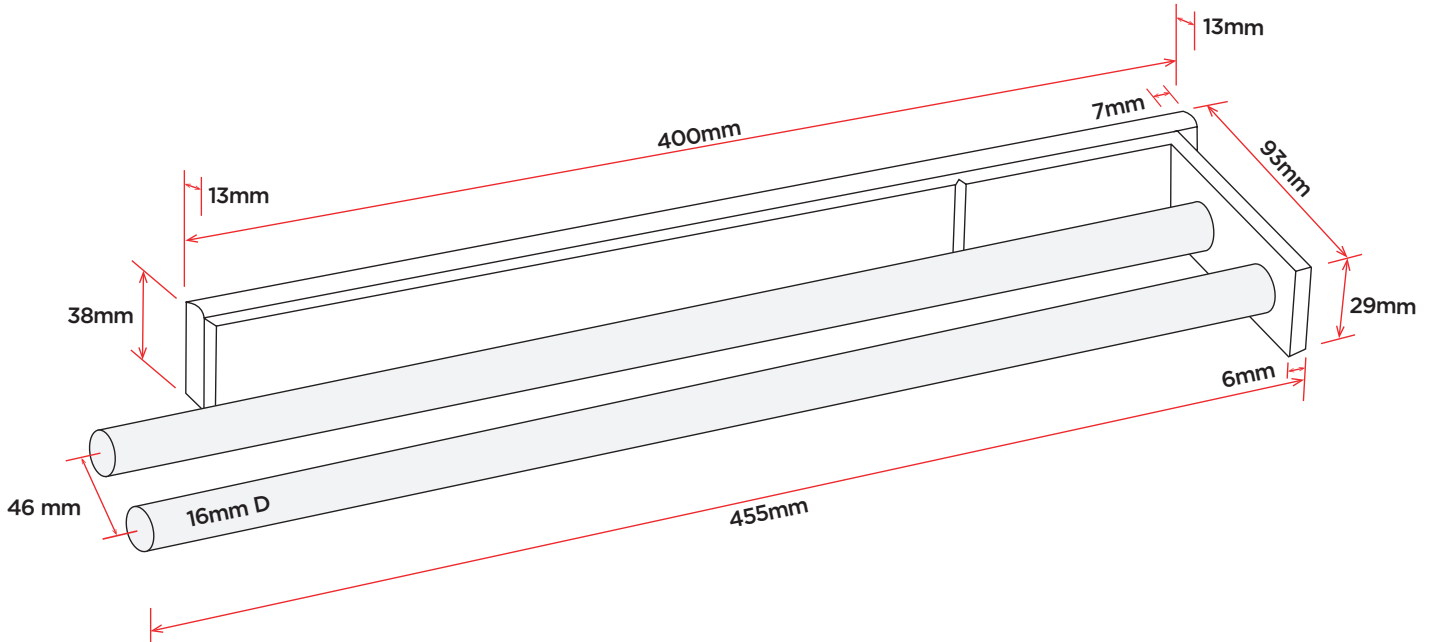

Wall Mounted

- Satin chrome finish
- Sold individually

SPECIFICATIONS

ITEM NUMBER	HALF CENTRES	LENGTH	HEIGHT
TTR.SC.128	128mm	157mm	38mm
TTR.SC.160	160mm	189mm	38mm
TTR.SC.200	200mm	229mm	38mm
TTR.SC.300	300mm	329mm	38mm

Pullout

- Anodised Aluminium, sold individually
- 460mm long

2 BARS

3 BARS

SPECIFICATIONS

ITEM NUMBER	BARS	WIDTH
TTRP.460.2	2 BARS	93mm
TTRP.460.3	3 BARS	152mm

2 Bar Pullout

3 Bar Pullout