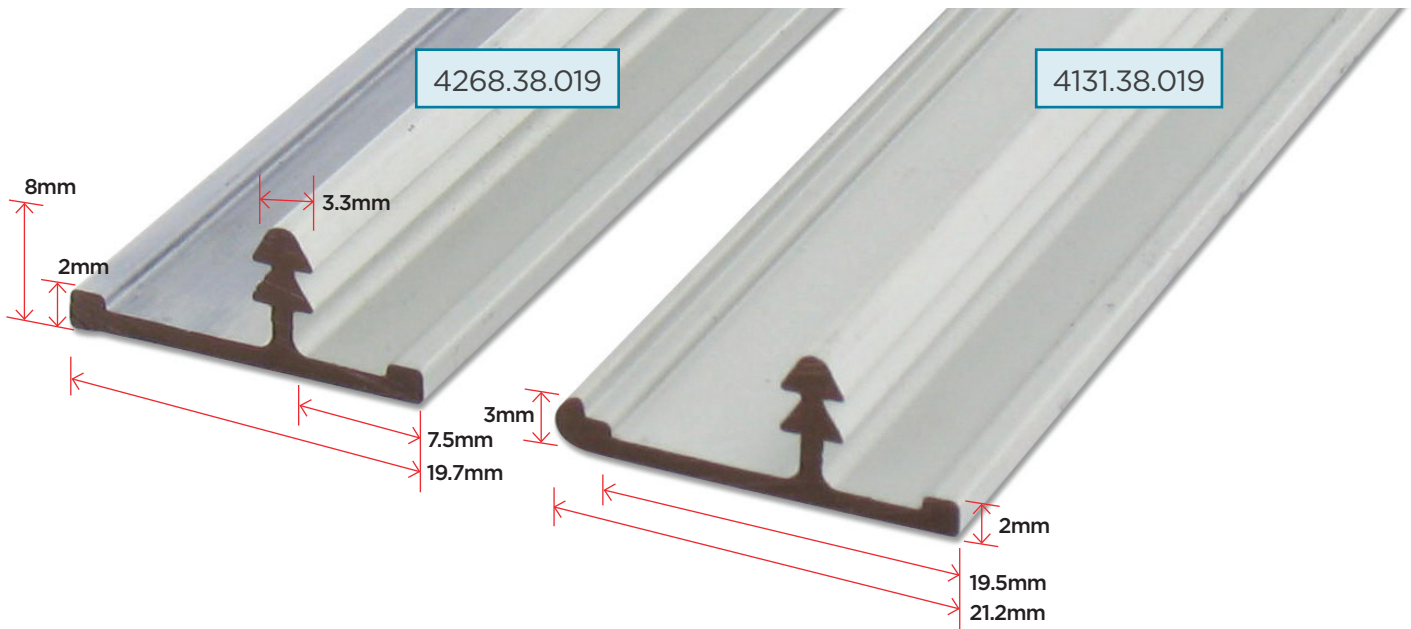

Anodised Aluminium T Edging

16mm - Aluminium Edging

18mm - Aluminium Edging

### 19mm - Aluminium Edging

### 25mm - Aluminium Edging