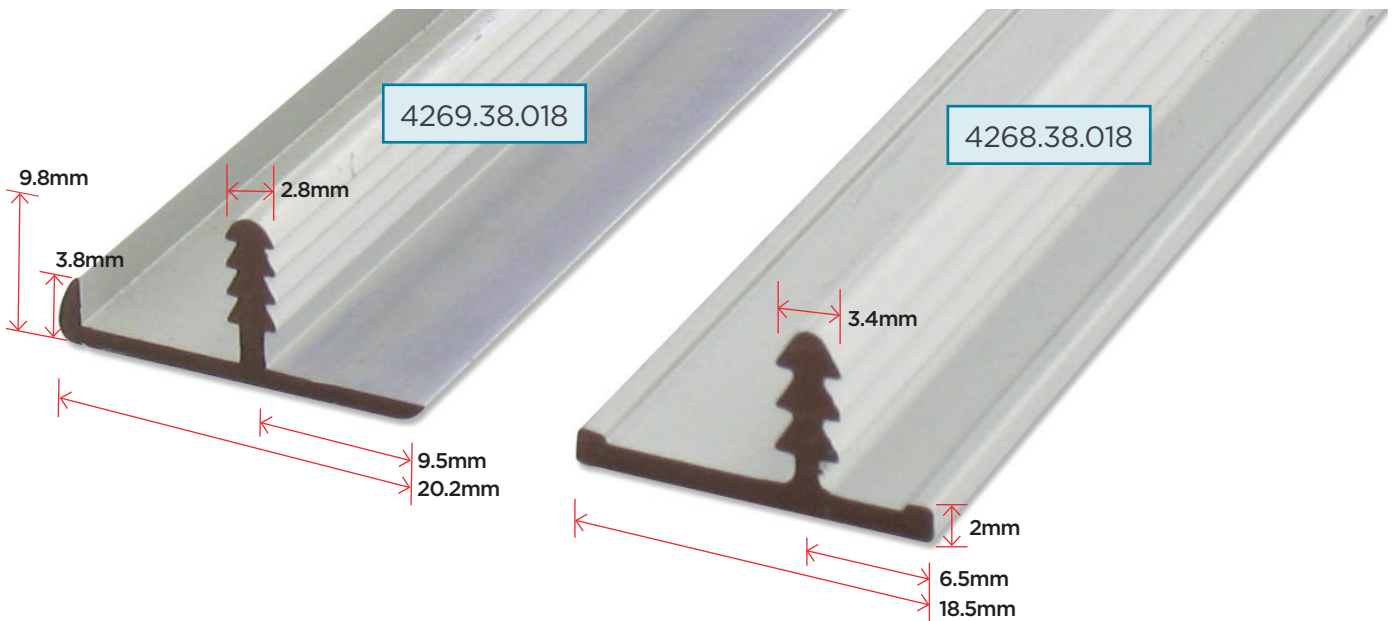

Anodised Aluminium T Edging

16mm - Aluminium Edging

18mm - Aluminium Edging

### 19mm - Aluminium Edging

### 25mm - Aluminium Edging