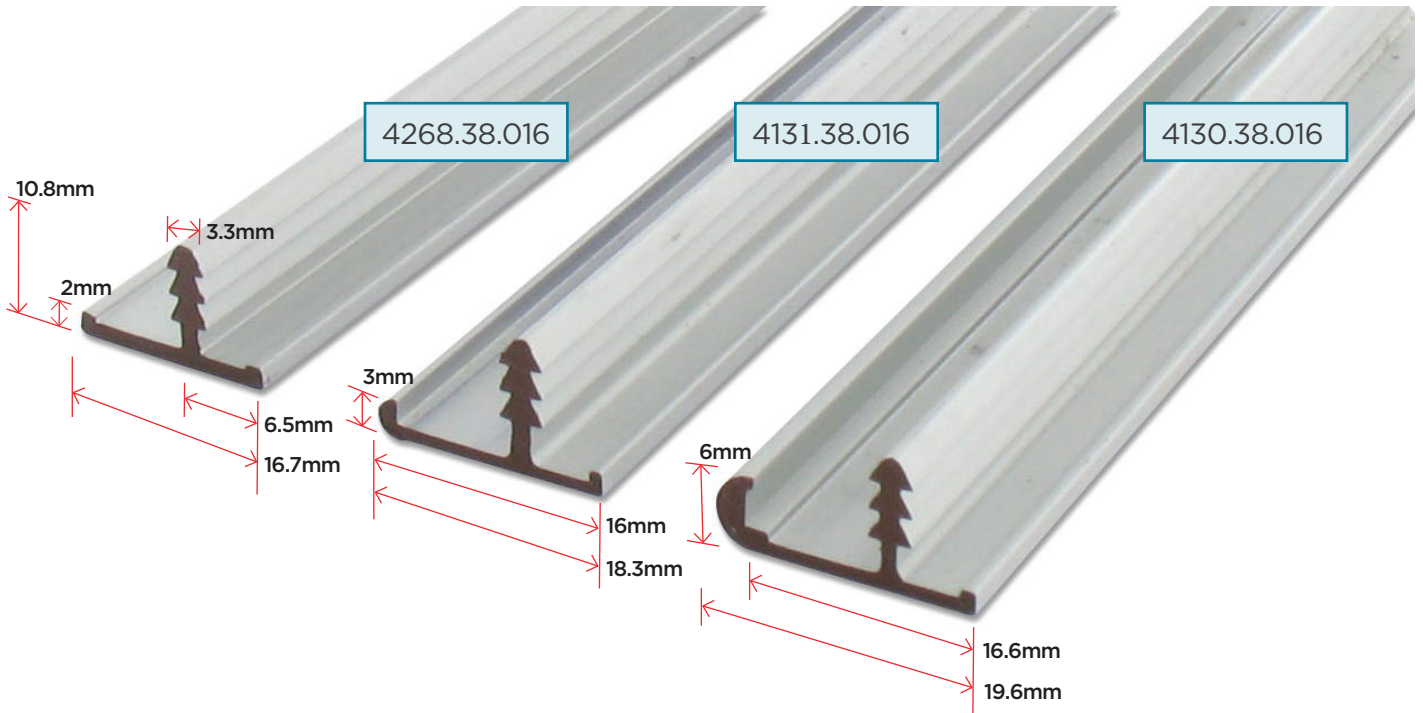

Anodised Aluminium T Edging

16mm - Aluminium Edging

18mm - Aluminium Edging

### 19mm - Aluminium Edging

### 25mm - Aluminium Edging