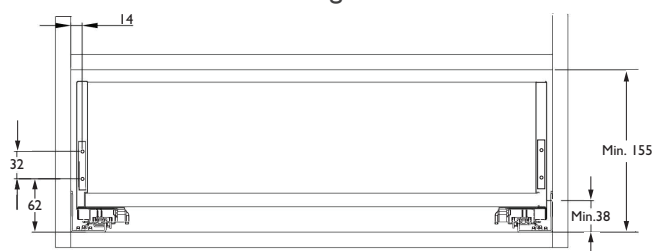

ENKO SLIMBOX 130mm High