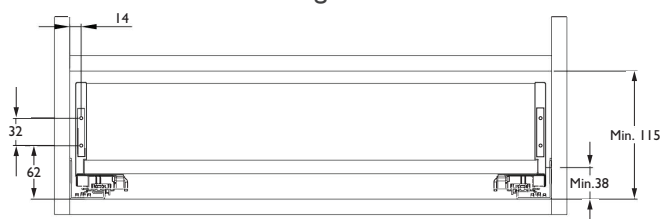

WHITE GALLERY RAILS	
Item Code	Width
DSLIMSQ270W	270mm
DSLIMSQ350W	350mm
DSLIMSQ400W	400mm
DSLIMSQ450W	450mm
DSLIMSQ500W	500mm
DSLIMSQ550W	550mm

ANTHRACITE GALLERY RAILS	
Item Code	Width
DSLIMSQ350A	350mm
DSLIMSQ400A	400mm
DSLIMSQ450A	450mm
DSLIMSQ500A	500mm
DSLIMSQ550A	550mm

ENKO SLIMBOX 90mm High