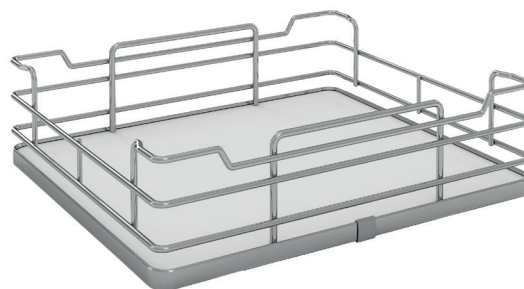

PULL OUT PANTRIES

SIGE INFINITY PULLOUT PANTRY

FEATURES

- Three frame height options : 1215-1515mm, 1615-1915mm and 1880-2180mm
- Four cabinet width options: 300, 400, 450 & 600mm wide
- Infinity shelves have white melamine base with chromed edge and two round wire rails
- Each unit includes a frame and soft close slider, four or five baskets shelves and three door mounting brackets
- Maximum load 120kg

INFINITY PULL OUT PANTRY

Item Code	Cabinet Width	System Depth	System Height
SG255B3050	300mm	500mm	1215-1515mm
SG255M3050	300mm	500mm	1615-1915mm
SG255A3050	300mm	500mm	1880-2180mm
SG255B4050	400mm	500mm	1215-1515mm
SG255M4050	400mm	500mm	1615-1915mm
SG255A4050	400mm	500mm	1880-2180mm
SG255B4550	450mm	500mm	1215-1515mm
SG255M4550	450mm	500mm	1615-1915mm
SG255A4550	450mm	500mm	1880-2180mm
SG255B6050	600mm	500mm	1215-1515mm
SG255M6050	600mm	500mm	1615-1915mm
SG255A6050	600mm	500mm	1880-2180mm

Sige Infinity Pantry Basket

Sige Infinity Pantry Frame

PULL OUT PANTRIES

SIGE PROLINE PULLOUT PANTRY

FEATURES

- Two frame height options: 1615-1915mm and 1880-2180mm
- Seven cabinet width options: 150, 200, 300, 400, 450, 500 & 600mm wide
- Proline shelves are painted metal baskets
- Each unit includes a frame and soft close slider, four or five baskets shelves and three door mounting brackets
- Maximum load 120kg
- 150 & 200 Proline pantries maximum load 80kg

Sige 300-600mm
Proline Pantry Frame

INCLUDES:

Non-Slip Mat

PULL OUT PANTRIES

SIGE PROLINE 3-TIER UNIT

FEATURES

- Full extension left slides and soft closing
- Shelves have painted metal basket
- Maximum load 10kg