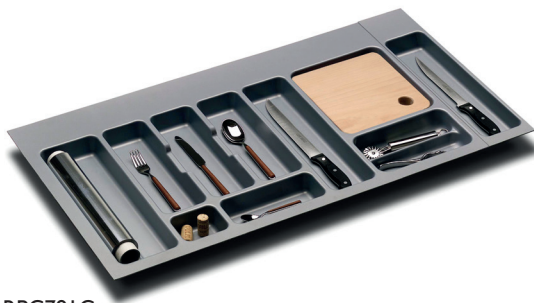

CLASSIC LINE

CLASSIC LINE CUTLERY TRAYS

Gollinucci
DESIGNED FOR EVERY DAY

MADE IN ITALY

FEATURES

- The Classic Line range of Cutlery trays are manufactured by Gollinucci in Italy,
- These trays are traditional in design by their minimal and squared shapes, suiting any style of kitchen.
- Available in Grey or White
- Matte finish for greater protection against markings & scratches
- Trimmable to desired size
- Options for cabinets 300 to 1200mm wide
- Accessories suited to fit (to be ordered separately)

RPC781G