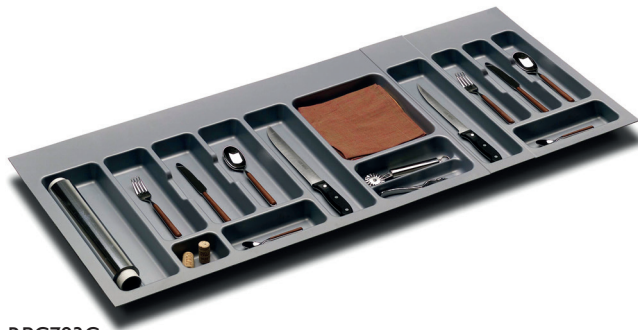

CLASSIC LINE

CLASSIC LINE CUTLERY TRAYS

Gollinucci
DESIGNED FOR EVERY DAY

MADE IN ITALY

FEATURES

- The Classic Line range of Cutlery trays are manufactured by Gollinucci in Italy,
- These trays are traditional in design by their minimal and squared shapes, suiting any style of kitchen.
- Available in Grey or White
- Matte finish for greater protection against markings & scratches
- Trimmable to desired size
- Options for cabinets 300 to 1200mm wide
- Accessories suited to fit (to be ordered separately)

RPC783G