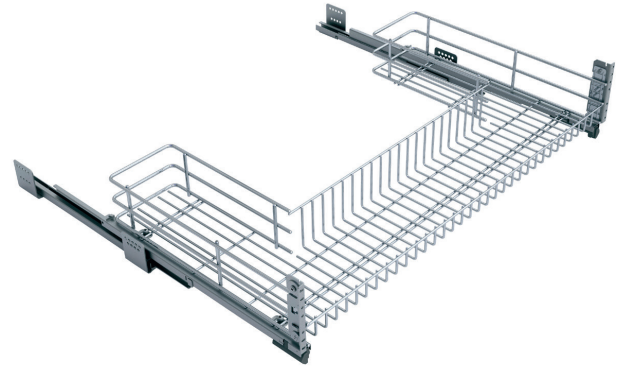

## UNDER SINK DRAWS

### SIGE UNDER SINK DRAWER

Pull out under sink drawer with round wire frame

#### FEATURES

- Full extension concealed side mount soft close runners
- Maximum load 40kg
- Easily adjusted to suit 16-20mm cabinet sides

Item Code	Cabinet Width	System Width	System Depth	System Height
SG700G90	900mm	864mm	500mm	100mm