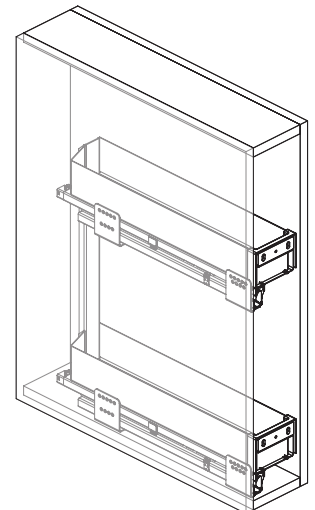

BOTTLE RACKS & PULLOUTS

SIGE PRO PULLOUT BOTTLE RACK NEW

FOR 150-200mm CABINETS

Pull out bottle organiser with separation kit

FEATURES

- Painted metal shelves
- Full extension concealed side mounts and soft closing
- Mounted on left hand side of cabinet
- 3D Door Adjustment
- Maximum load 12kg
- Non-slip mat included
- Available in White & Orion Grey

Item Code	Cabinet Width	System Width	System Depth	System Height	Colour
SG002PRO15G	150mm	110mm	490mm	490mm	Orion Grey
SG002PRO15W	150mm	110mm	490mm	490mm	White
SG002PRO20G	200mm	160mm	490mm	490mm	Orion Grey
SG002PRO20W	200mm	160mm	490mm	490mm	White

SYSTEM INCLUDES: