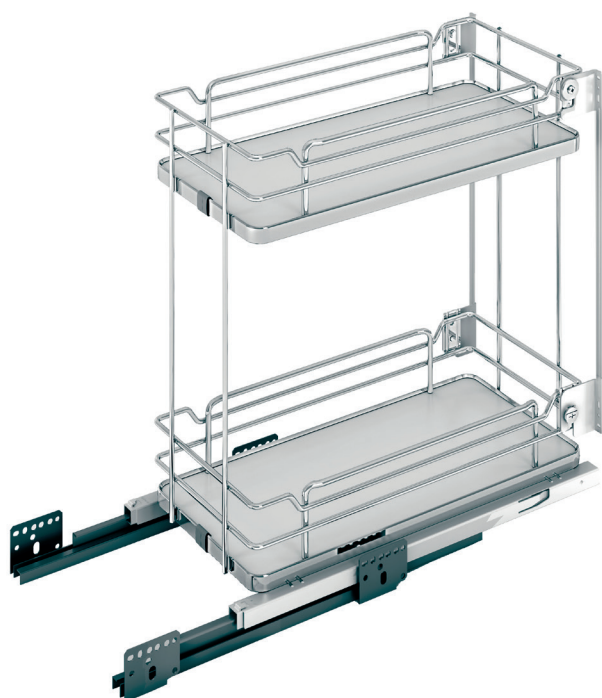

BOTTLE RACKS & PULLOUTS

SIGE INFINITY PULLOUT BOTTLE RACK

FOR 150-200mm CABINETS

Pull out bottle organiser with separation kit

FEATURES

- White melamine base with chromed edge and two round wire rails
- Full extension concealed side mounts and soft closing
- Mounted on left hand side of cabinet
- 3D Door Adjustment
- Maximum load 12kg
- Includes bottle dividers

Pull out bottle organiser with separation kit

FEATURES

- Painted metal shelves
- Full extension concealed side mounts and soft closing
- Mounted on left hand side of cabinet
- 3D Door Adjustment
- Maximum load 12kg
- Non-slip mat included
- Available in White & Orion Grey

SYSTEM INCLUDES:

PRO20 Includes 4 x Bottle Holders

PRO15 Includes 4 x Bottle Dividers

Non-Slip Mat

BOTTLE RACKS & PULLOUTS

SIGE INFINITY PULLOUT BOTTLE RACK LARGE CAPACITY

FOR 300-600mm
CABINETS

Pull out bottle organiser with separation kit

FEATURES

- White melamine base with chromed edge and two round wire rails
- Full extension concealed side mounts and soft closing
- 3D Door Adjustment
- Maximum load 40kg
- Includes bottle dividers

Item Code	Cabinet Width	System Width	System Depth	System Height
SG004i3050	300mm	264mm	500mm	520mm
SG004i4550	450mm	414mm	500mm	520mm
SG004i6050	600mm	564mm	500mm	520mm