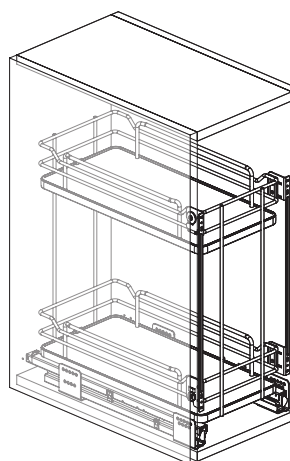

Item Code	Cabinet Width	System Width	System Depth	System Height	Colour
SG002PRO15G	150mm	110mm	490mm	490mm	Orion Grey
SG002PRO15W	150mm	110mm	490mm	490mm	White
SG002PRO20G	200mm	160mm	490mm	490mm	Orion Grey
SG002PRO20W	200mm	160mm	490mm	490mm	White

SYSTEM INCLUDES:

PRO20 Includes 4 x Bottle Holders

PRO15 Includes 4 x Bottle Dividers

Non-Slip Mat

BOTTLE RACKS & PULLOUTS

SIGE INFINITY PULLOUT BOTTLE RACK LARGE CAPACITY

FOR 300-600mm
CABINETS

Pull out bottle organiser with separation kit

FEATURES

- White melamine base with chromed edge and two round wire rails
- Full extension concealed side mounts and soft closing
- 3D Door Adjustment
- Maximum load 40kg
- Includes bottle dividers

Item Code	Cabinet Width	System Width	System Depth	System Height
SG004i3050	300mm	264mm	500mm	520mm
SG004i4550	450mm	414mm	500mm	520mm
SG004i6050	600mm	564mm	500mm	520mm

SYSTEM INCLUDES:

Bottle Divider Kit for
SG004i3050

Bottle Divider Kit for
SG004i4550 & SG004i6050

BOTTLE RACKS & PULLOUTS

SIGE PRO PULLOUT BOTTLE RACK LARGE CAPACITY

NEW

FOR 300-600mm CABINETS

Pull out bottle organiser with separation kit