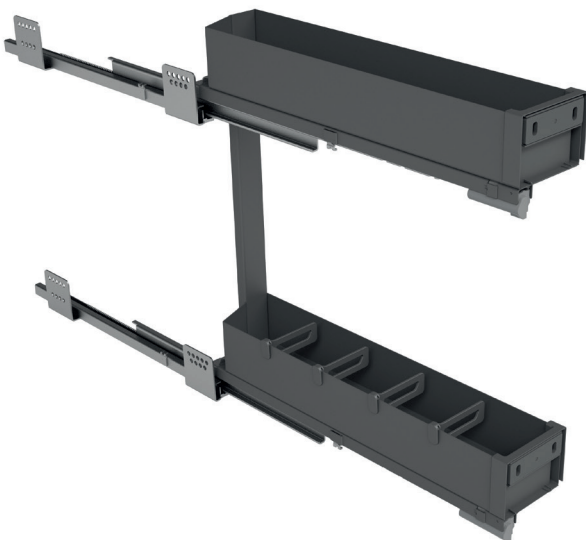

BOTTLE RACKS & PULLOUTS

SIGE PRO PULLOUT BOTTLE RACK NEW

FOR 150-200mm CABINETS

Pull out bottle organiser with separation kit

FEATURES

- Painted metal shelves
- Full extension concealed side mounts and soft closing
- Mounted on left hand side of cabinet
- 3D Door Adjustment
- Maximum load 12kg
- Non-slip mat included
- Available in White & Orion Grey

Item Code	Cabinet Width	System Width	System Depth	System Height	Colour
SG002PRO15G	150mm	110mm	490mm	490mm	Orion Grey
SG002PRO15W	150mm	110mm	490mm	490mm	White
SG002PRO20G	200mm	160mm	490mm	490mm	Orion Grey
SG002PRO20W	200mm	160mm	490mm	490mm	White

SYSTEM INCLUDES: