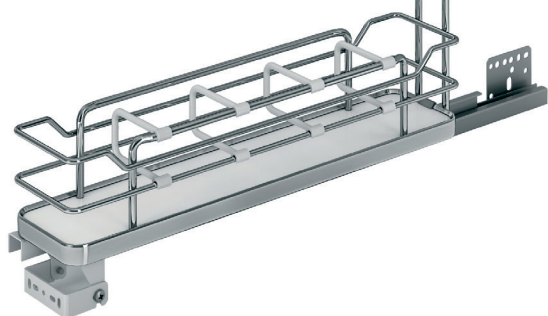

BOTTLE RACKS & PULLOUTS

SIGE INFINITY PULLOUT BOTTLE RACK

FOR 150-200mm CABINETS

Pull out bottle organiser with separation kit

FEATURES

- White melamine base with chromed edge and two round wire rails
- Full extension concealed side mounts and soft closing
- Mounted on left hand side of cabinet
- 3D Door Adjustment
- Maximum load 12kg
- Includes bottle dividers

Item Code	Cabinet Width	System Width	System Depth	System Height
SG002i	150mm	110mm	500mm	520mm
SG002i20	200mm	164mm	500mm	520mm

BOTTLE RACKS & PULLOUTS

SIGE PRO PULLOUT BOTTLE RACK NEW

FOR 150-200mm CABINETS

Pull out bottle organiser with separation kit

FEATURES

- Painted metal shelves
- Full extension concealed side mounts and soft closing
- Mounted on left hand side of cabinet
- 3D Door Adjustment
- Maximum load 12kg
- Non-slip mat included
- Available in White & Orion Grey

FEATURES

- White melamine base with chromed edge and two round wire rails
- Full extension concealed side mounts and soft closing
- 3D Door Adjustment
- Maximum load 40kg
- Includes bottle dividers

Item Code	Cabinet Width	System Width	System Depth	System Height
SG004i3050	300mm	264mm	500mm	520mm
SG004i4550	450mm	414mm	500mm	520mm
SG004i6050	600mm	564mm	500mm	520mm