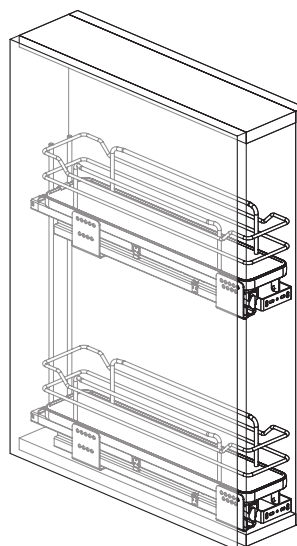

BOTTLE RACKS & PULLOUTS

SIGE INFINITY PULLOUT BOTTLE RACK

FOR 150-200mm CABINETS

Pull out bottle organiser with separation kit

FEATURES

- White melamine base with chromed edge and two round wire rails
- Full extension concealed side mounts and soft closing
- Mounted on left hand side of cabinet
- 3D Door Adjustment
- Maximum load 12kg
- Includes bottle dividers

Item Code	Cabinet Width	System Width	System Depth	System Height
SG002i	150mm	110mm	500mm	520mm
SG002i20	200mm	164mm	500mm	520mm

BOTTLE RACKS & PULLOUTS

SIGE PRO PULLOUT BOTTLE RACK NEW

FOR 150-200mm CABINETS

Pull out bottle organiser with separation kit

FEATURES

- Painted metal shelves
- Full extension concealed side mounts and soft closing
- Mounted on left hand side of cabinet
- 3D Door Adjustment
- Maximum load 12kg
- Non-slip mat included
- Available in White & Orion Grey

FEATURES

- White melamine base with chromed edge and two round wire rails
- Full extension concealed side mounts and soft closing
- 3D Door Adjustment
- Maximum load 40kg
- Includes bottle dividers

Item Code	Cabinet Width	System Width	System Depth	System Height
SG004i3050	300mm	264mm	500mm	520mm
SG004i4550	450mm	414mm	500mm	520mm
SG004i6050	600mm	564mm	500mm	520mm