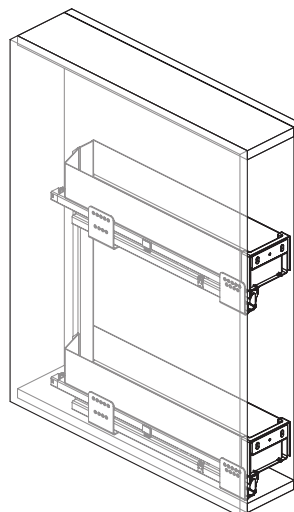

BOTTLE RACKS & PULLOUTS

SIGE PRO PULLOUT BOTTLE RACK LARGE CAPACITY

NEW

FOR 300-600mm CABINETS

Pull out bottle organiser with separation kit

FEATURES

- Painted metal shelves
- Full extension concealed side mounts and soft closing
- 3D Door Adjustment
- Maximum load 40kg
- Non-slip mat included
- 4 x Bottle holders included
- Available in White & Orion Grey

Item Code	Cabinet Width	System Width	System Depth	System Height	Colour
SG004PRO30G	300mm	260mm	490mm	490mm	Orion Grey
SG004PRO30W	300mm	260mm	490mm	490mm	White
SG004PRO40G	400mm	360mm	490mm	490mm	Orion Grey
SG004PRO40W	400mm	360mm	490mm	490mm	White

SYSTEM INCLUDES: