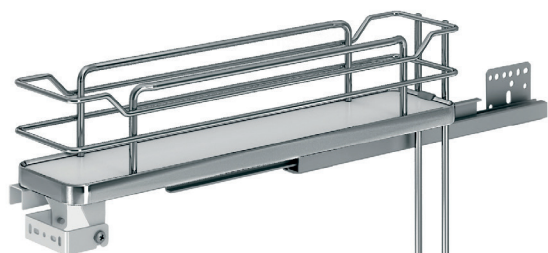

BOTTLE RACKS & PULLOUTS

SIGE INFINITY PULLOUT BOTTLE RACK

FOR 150-200mm CABINETS

Pull out bottle organiser with separation kit

FEATURES

- White melamine base with chromed edge and two round wire rails
- Full extension concealed side mounts and soft closing
- Mounted on left hand side of cabinet
- 3D Door Adjustment
- Maximum load 12kg
- Includes bottle dividers

Item Code	Cabinet Width	System Width	System Depth	System Height
SG002i	150mm	110mm	500mm	520mm
SG002i20	200mm	164mm	500mm	520mm

BOTTLE RACKS & PULLOUTS

SIGE PRO PULLOUT BOTTLE RACK NEW

FOR 150-200mm CABINETS

Pull out bottle organiser with separation kit

FEATURES

- Painted metal shelves
- Full extension concealed side mounts and soft closing
- Mounted on left hand side of cabinet
- 3D Door Adjustment
- Maximum load 12kg
- Non-slip mat included
- Available in White & Orion Grey

FEATURES

- White melamine base with chromed edge and two round wire rails
- Full extension concealed side mounts and soft closing
- 3D Door Adjustment
- Maximum load 40kg
- Includes bottle dividers

Item Code	Cabinet Width	System Width	System Depth	System Height
SG004i3050	300mm	264mm	500mm	520mm
SG004i4550	450mm	414mm	500mm	520mm
SG004i6050	600mm	564mm	500mm	520mm