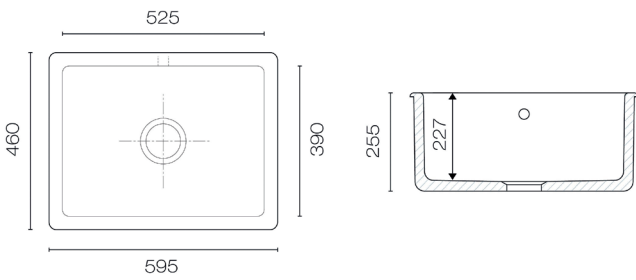

INSETS & UNDERMOUNTS

SHAW'S CLASSIC INSET

Perfect as a secondary sink, the Inset is both beautiful and practical and can be installed as either an inset or undermount sink.

- Two mounting options: Inset or Undermount
- Requires either Type A basket strainer waster or waste disposal system

Item Code	Item	Width	Depth	Height	Weight	Quantity
KTSCI600	Shaws Classic Inset 600 Sink	595mm	460mm	255mm	50kg	Each

Due to Shaw's fireclay ceramics being beautifully handcrafted all sink sizes are +/- 2% variance from specified dimensions. We recommend your kitchen manufacturer is aware of this and that no benchtops or cabinets are cut until your sink is on site.