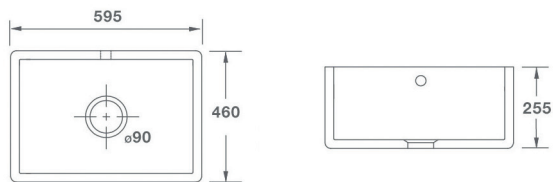

BUTLER SINKS

BUTLER SINKS

SHAW'S SHAKER

The Shaker features a deep bowl and clean sharp lines. This versatile and timeless sink adds a touch of elegance to any kitchen.

- Requires either Type A basket strainer waster or waste disposal system

Item Code	Item	Width	Depth	Height	Weight	Quantity
KTSCS600	Shaws Shaker 600 Butler Sink	595mm	465mm	255mm	Each	Each

Due to Shaw's fireclay ceramics being beautifully handcrafted all sink sizes are +/- 2% variance from specified dimensions. We recommend your kitchen manufacturer is aware of this and that no benchtops or cabinets are cut until your sink is on site.