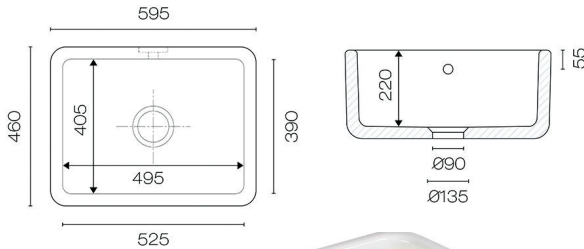

Item Code	Item	Width	Depth	Height	Quantity
KTSB600	Shaws Bowland 600 Butler Sink	595mm	465mm	220mm	Each

Due to Shaw's fireclay ceramics being beautifully handcrafted all sink sizes are +/- 2% variance from specified dimensions. We recommend your kitchen manufacturer is aware of this and that no benchtops or cabinets are cut until your sink is on site.

- Requires either Type A basket strainer waster or waste disposal system

Item Code	Item	Width	Depth	Height	Weight	Quantity
KTSCB600	Shaws Classic Butler Sink 600	595mm	460mm	255mm	50kg	Each
KTSCB800	Shaws Classic Butler Sink 800	795mm	460mm	255mm	60kg	Each
KTSCB600.BL	Shaws Classic Butler Sink 600 Matt Black	595mm	460mm	255mm	50kg	Each