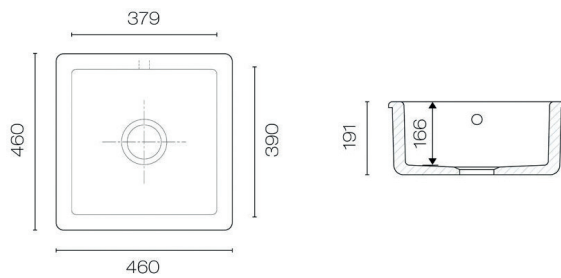

Item Code	Item	Width	Depth	Height	Weight	Quantity
KTSCI600	Shaws Classic Inset 600 Sink	595mm	460mm	255mm	50kg	Each

Due to Shaw's fireclay ceramics being beautifully handcrafted all sink sizes are +/- 2% variance from specified dimensions. We recommend your kitchen manufacturer is aware of this and that no benchtops or cabinets are cut until your sink is on site.

### SHAW'S CLASSIC SQUARE

The Square sink is perfect for vegetable preparation or for use in island or peninsular applications.

It can be installed as either an inset or undermount sink.

- Two mounting options: Inset or Undermount
- Requires either Type A basket strainer waster or waste disposal system

Item Code	Item	Width	Depth	Height	Weight	Quantity
KTSCS460	Shaws Classic Square 460 Sink	460mm	460mm	191mm	30kg	Each

Due to Shaw's fireclay ceramics being beautifully handcrafted all sink sizes are +/- 2% variance from specified dimensions. We recommend your kitchen manufacturer is aware of this and that no benchtops or cabinets are cut until your sink is on site.