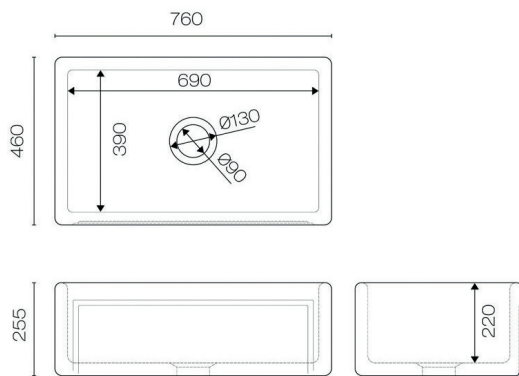

BUTLER SINKS

SHAW'S ENTWISTLE

The large, single bowl Entwistle sink is designed with a unique patterned front.

It makes a great choice for both modern and traditional kitchens.

- Requires either Type A basket strainer waster or waste disposal system

Item Code	Item	Width	Depth	Height	Weight	Quantity
KTSE760	Shaws Entwistle 760 Butler Sink	760mm	460mm	255mm	57.5kg	Each

Due to Shaw's fireclay ceramics being beautifully handcrafted all sink sizes are +/- 2% variance from specified dimensions. We recommend your kitchen manufacturer is aware of this and that no benchtops or cabinets are cut until your sink is on site.