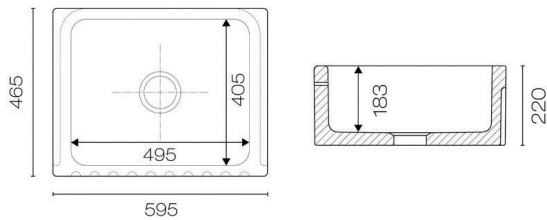

Item Code	Item	Width	Depth	Height	Quantity
KTSB600	Shaws Bowland 600 Butler Sink	595mm	465mm	220mm	Each

Due to Shaw's fireclay ceramics being beautifully handcrafted all sink sizes are +/- 2% variance from specified dimensions. We recommend your kitchen manufacturer is aware of this and that no benchtops or cabinets are cut until your sink is on site.