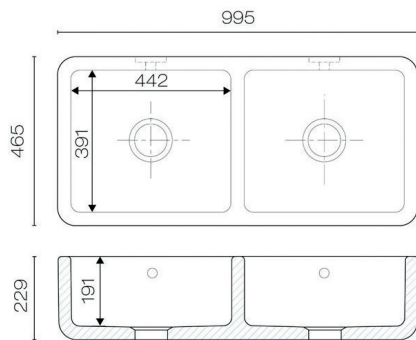

Item Code	Item	Width	Depth	Height	Quantity
KTSB600	Shaws Bowland 600 Butler Sink	595mm	465mm	220mm	Each

Due to Shaw's fireclay ceramics being beautifully handcrafted all sink sizes are +/- 2% variance from specified dimensions. We recommend your kitchen manufacturer is aware of this and that no benchtops or cabinets are cut until your sink is on site.

- Requires either Type A basket strainer waster or waste disposal system

Item Code	Item	Width	Depth	Height	Weight	Quantity
KTSCB600	Shaws Classic Butler Sink 600	595mm	460mm	255mm	50kg	Each
KTSCB800	Shaws Classic Butler Sink 800	795mm	460mm	255mm	60kg	Each
KTSCB600.BL	Shaws Classic Butler Sink 600 Matt Black	595mm	460mm	255mm	50kg	Each

Item Code	Item	Width	Depth	Height	Weight	Quantity
KTSCD800	Shaws Classic Double Butler Sink 800	795mm	465mm	229mm	62kg	Each
KTSCD800	Shaws Classic Double Butler Sink 1000	995mm	465mm	229mm	78kg	Each

Due to Shaw's fireclay ceramics being beautifully handcrafted all sink sizes are +/- 2% variance from specified dimensions. We recommend your kitchen manufacturer is aware of this and that no benchtops or cabinets are cut until your sink is on site.