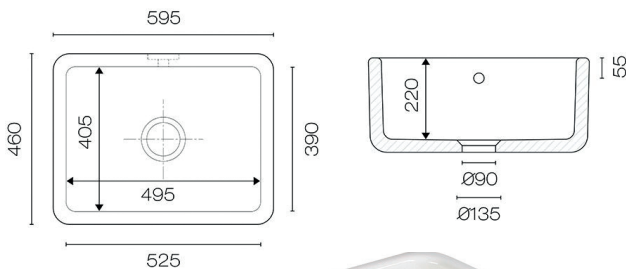

BUTLER SINKS

SHAW'S CLASSIC

The Butler Sink has graced the worlds finest homes for over a century with its timeless, practical and beautiful design.

Ideal for modern or traditional-looking kitchens and is available in two sizes.

- Requires either Type A basket strainer waster or waste disposal system

Item Code	Item	Width	Depth	Height	Weight	Quantity
KTSCB600	Shaws Classic Butler Sink 600	595mm	460mm	255mm	50kg	Each
KTSCB800	Shaws Classic Butler Sink 800	795mm	460mm	255mm	60kg	Each
KTSCB600.BL	Shaws Classic Butler Sink 600 Matt Black	595mm	460mm	255mm	50kg	Each

Item Code	Item	Width	Depth	Height	Weight	Quantity
KTSCD800	Shaws Classic Double Butler Sink 800	795mm	465mm	229mm	62kg	Each
KTSCD800	Shaws Classic Double Butler Sink 1000	995mm	465mm	229mm	78kg	Each

Due to Shaw's fireclay ceramics being beautifully handcrafted all sink sizes are +/- 2% variance from specified dimensions. We recommend your kitchen manufacturer is aware of this and that no benchtops or cabinets are cut until your sink is on site.