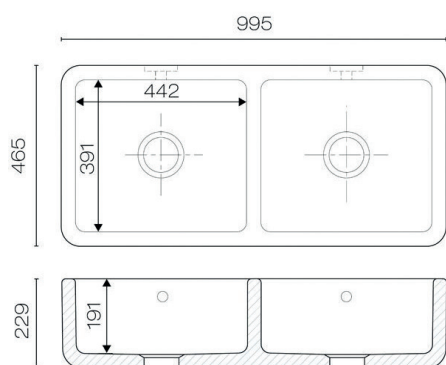

- Requires either Type A basket strainer waster or waste disposal system

Item Code	Item	Width	Depth	Height	Weight	Quantity
KTSCB600	Shaws Classic Butler Sink 600	595mm	460mm	255mm	50kg	Each
KTSCB800	Shaws Classic Butler Sink 800	795mm	460mm	255mm	60kg	Each
KTSCB600.BL	Shaws Classic Butler Sink 600 Matt Black	595mm	460mm	255mm	50kg	Each

BUTLER SINKS

SHAW'S CLASSIC DOUBLE

The Butler Sink double bowl is the perfect choice for a multi-purpose sink, balancing style and practicality.

Ideal for busy kitchens and is available in two sizes.

- Requires either Type A basket strainer waster or waste disposal system

Item Code	Item	Width	Depth	Height	Weight	Quantity
KTSCD800	Shaws Classic Double Butler Sink 800	795mm	465mm	229mm	62kg	Each
KTSCD800	Shaws Classic Double Butler Sink 1000	995mm	465mm	229mm	78kg	Each

Due to Shaw's fireclay ceramics being beautifully handcrafted all sink sizes are +/- 2% variance from specified dimensions. We recommend your kitchen manufacturer is aware of this and that no benchtops or cabinets are cut until your sink is on site.