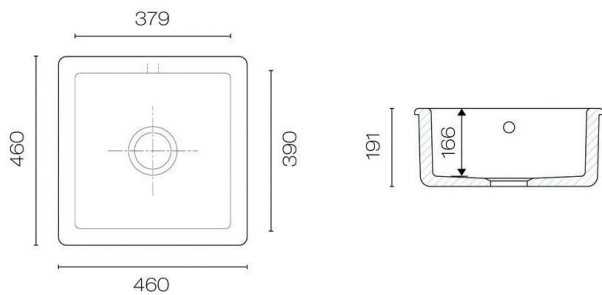

Item Code	Item	Width	Depth	Height	Weight	Quantity
KTSCI600	Shaws Classic Inset 600 Sink	595mm	460mm	255mm	50kg	Each

Due to Shaw's fireclay ceramics being beautifully handcrafted all sink sizes are +/- 2% variance from specified dimensions. We recommend your kitchen manufacturer is aware of this and that no benchtops or cabinets are cut until your sink is on site.

INSETS & UNDERMOUNTS

SHAWS CLASSIC SQUARE

The Square sink is perfect for vegetable preparation or for use in island or peninsular applications.

It can be installed as either an inset or undermount sink.

- Two mounting options: Inset or Undermount
- Requires either Type A basket strainer waster or waste disposal system

Item Code	Item	Width	Depth	Height	Weight	Quantity
KTSCS460	Shaws Classic Square 460 Sink	460mm	460mm	191mm	30kg	Each

Due to Shaw's fireclay ceramics being beautifully handcrafted all sink sizes are +/- 2% variance from specified dimensions. We recommend your kitchen manufacturer is aware of this and that no benchtops or cabinets are cut until your sink is on site.