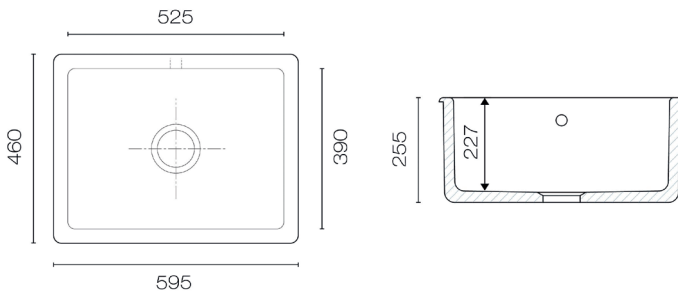

INSETS & UNDERMOUNTS

SHAWS CLASSIC INSET

Perfect as a secondary sink, the Inset is both beautiful and practical and can be installed as either an inset or undermount sink.

- Two mounting options: Inset or Undermount
- Requires either Type A basket strainer waster or waste disposal system

Item Code	Item	Width	Depth	Height	Weight	Quantity
KTSCI600	Shaws Classic Inset 600 Sink	595mm	460mm	255mm	50kg	Each

Due to Shaw's fireclay ceramics being beautifully handcrafted all sink sizes are +/- 2% variance from specified dimensions. We recommend your kitchen manufacturer is aware of this and that no benchtops or cabinets are cut until your sink is on site.

INSETS & UNDERMOUNTS

SHAWS CLASSIC SQUARE

The Square sink is perfect for vegetable preparation or for use in island or peninsular applications.

It can be installed as either an inset or undermount sink.

- Two mounting options: Inset or Undermount
- Requires either Type A basket strainer waster or waste disposal system

Item Code	Item	Width	Depth	Height	Weight	Quantity
KTSCS460	Shaws Classic Square 460 Sink	460mm	460mm	191mm	30kg	Each

Due to Shaw's fireclay ceramics being beautifully handcrafted all sink sizes are +/- 2% variance from specified dimensions. We recommend your kitchen manufacturer is aware of this and that no benchtops or cabinets are cut until your sink is on site.