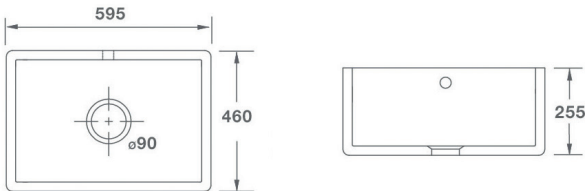

| Item Code | Item                         | Width | Depth | Height | Weight | Quantity |
|-----------|------------------------------|-------|-------|--------|--------|----------|
| KTSCS600  | Shaws Shaker 600 Butler Sink | 595mm | 465mm | 255mm  | Each   | Each     |