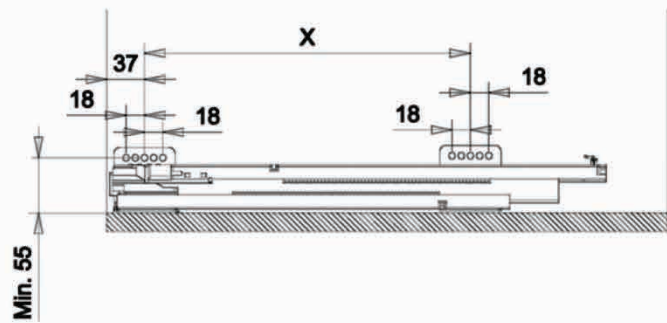

SI700 Series Installation Guide

SI700G90 and SI700G120 Installation Guide

- Screw slides onto the sides of the cabinet.

Slide Dimension	X
450	288 mm
500	320 mm

- Place covers over the slides. Place basket at the centre of the cabinet and screw it onto the covers