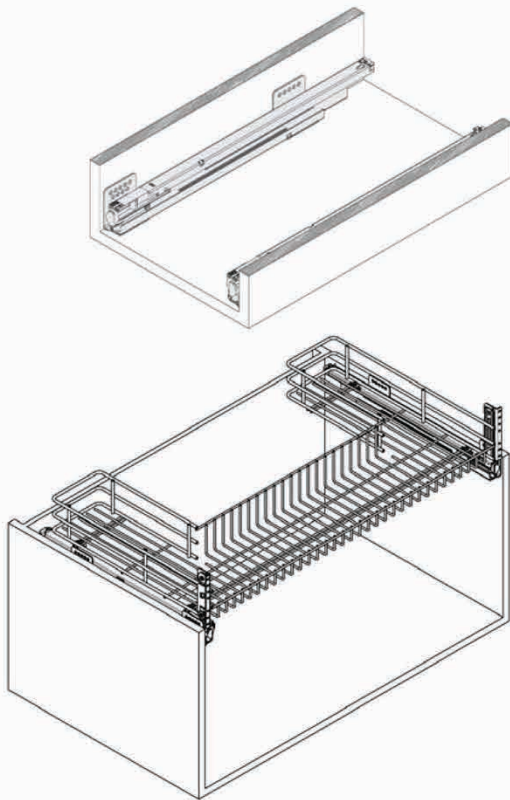

SI700 Series Installation Guide

SI700G90 and SI700G120 Installation Guide

- Screw slides onto the sides of the cabinet.

Slide Dimension	X
450	288 mm
500	320 mm

- Place covers over the slides. Place basket at the centre of the cabinet and screw it onto the covers