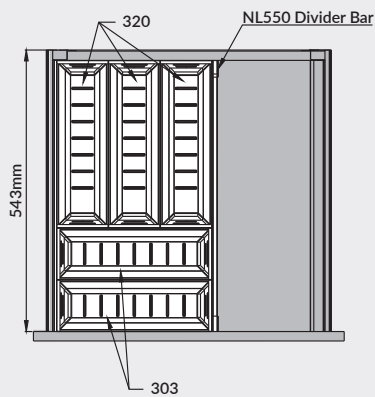

Solution 1 for 550mm Drawer
This five box solution with Anthracite Divider Bar - SSDS-K550A5B
This five box solution with White Divider Bar - SSDS-K550W5B