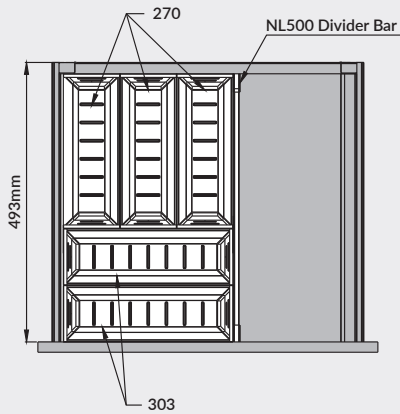

Solution 1 for 500
This five box solution with Anthracite Divider Bar - SSDS-K500A5B
This five box solution with White Divider Bar - SSDS-K500W5B