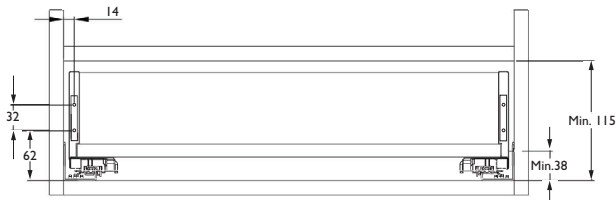

WHITE DRAWERS		
Item Code	Depth	Height
DSLIM270W90	270mm	90mm
DSLIM270WI30	270mm	130mm
DSLIM270WI80	270mm	180mm
DSLIM350W90	350mm	90mm
DSLIM350WI30	350mm	130mm
DSLIM350WI80	350mm	180mm
DSLIM400W90	400mm	90mm
DSLIM400WI30	400mm	130mm
DSLIM400WI80	400mm	180mm
DSLIM450W90	450mm	90mm
DSLIM450WI30	450mm	130mm
DSLIM450WI80	450mm	180mm
DSLIM500W90	500mm	90mm
DSLIM500WI30	500mm	130mm
DSLIM500WI80	500mm	180mm
DSLIM550W90	550mm	90mm
DSLIM550WI30	550mm	130mm
DSLIM550WI80	550mm	180mm

ANTHRACITE DRAWERS		
Item Code	Depth	Height
DSLIM270ANTH90	270mm	90mm
DSLIM270ANTHI30	270mm	130mm
DSLIM270ANTHI80	270mm	180mm
DSLIM350ANTH90	350mm	90mm
DSLIM350ANTHI30	350mm	130mm
DSLIM350ANTHI80	350mm	180mm
DSLIM400ANTH90	400mm	90mm
DSLIM400ANTHI30	400mm	130mm
DSLIM400ANTHI80	400mm	180mm
DSLIM450ANTH90	450mm	90mm
DSLIM450ANTHI30	450mm	130mm
DSLIM450ANTHI80	450mm	180mm
DSLIM500ANTH90	500mm	90mm
DSLIM500ANTHI30	500mm	130mm
DSLIM500ANTHI80	500mm	180mm
DSLIM550ANTH90	550mm	90mm
DSLIM550ANTHI30	550mm	130mm
DSLIM550ANTHI80	550mm	180mm

WHITE GALLERY RAILS	
Item Code	Width
DSLIMSQ270W	270mm
DSLIMSQ350W	350mm
DSLIMSQ400W	400mm
DSLIMSQ450W	450mm
DSLIMSQ500W	500mm
DSLIMSQ550W	550mm

ANTHRACITE GALLERY RAILS	
Item Code	Width
DSLIMSQ350A	350mm
DSLIMSQ400A	400mm
DSLIMSQ450A	450mm
DSLIMSQ500A	500mm
DSLIMSQ550A	550mm

ENKO SLIMBOX 90mm High