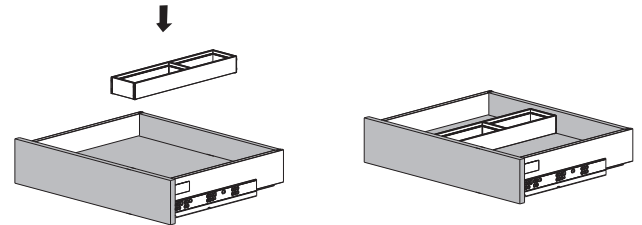

SLIMBOX STEEL DIVIDER SYSTEM

50mm STEEL DIVIDER SYSTEM NEW

FEATURES

- Compatible with our Slimbox Drawer Range and others
- Two colours available - White & Anthracite
- Use to divide your cutlery, spices etc inside your drawer
- Incremental adjustment - 25mm
- Extra dividers available