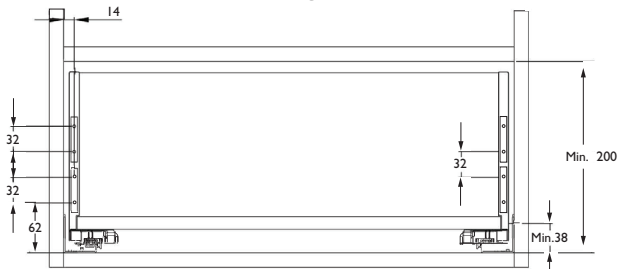

ANTHRACITE DRAWERS		
Item Code	Depth	Height
DSLIM270ANTH90	270mm	90mm
DSLIM270ANTHI30	270mm	130mm
DSLIM270ANTHI80	270mm	180mm
DSLIM350ANTH90	350mm	90mm
DSLIM350ANTHI30	350mm	130mm
DSLIM350ANTHI80	350mm	180mm
DSLIM400ANTH90	400mm	90mm
DSLIM400ANTHI30	400mm	130mm
DSLIM400ANTHI80	400mm	180mm
DSLIM450ANTH90	450mm	90mm
DSLIM450ANTHI30	450mm	130mm
DSLIM450ANTHI80	450mm	180mm
DSLIM500ANTH90	500mm	90mm
DSLIM500ANTHI30	500mm	130mm
DSLIM500ANTHI80	500mm	180mm
DSLIM550ANTH90	550mm	90mm
DSLIM550ANTHI30	550mm	130mm
DSLIM550ANTHI80	550mm	180mm

WHITE GALLERY RAILS	
Item Code	Width
DSLIMSQ270W	270mm
DSLIMSQ350W	350mm
DSLIMSQ400W	400mm
DSLIMSQ450W	450mm
DSLIMSQ500W	500mm
DSLIMSQ550W	550mm

ANTHRACITE GALLERY RAILS	
Item Code	Width
DSLIMSQ350A	350mm
DSLIMSQ400A	400mm
DSLIMSQ450A	450mm
DSLIMSQ500A	500mm
DSLIMSQ550A	550mm

ENKO SLIMBOX 90mm High

ENKO SLIMBOX 130mm High

ENKO SLIMBOX 180mm High

Item Code - Panels	Colour	Width	Height
DSLIMINNPANW90	White	1.8m	90mm
DSLIMINNPANANTH90	Anthracite	1.8m	90mm
Item Code - Bar (For 180mm Front Panel)	Colour	Width	Height
DSLIMINNBARW	White	1.8m	17mm
DSLIMINNBARANTH	Anthracite	1.8m	17mm
Item Code - Brackets (Includes Panel Side Bracket, Fixings & Cover)	Colour	Width	Height
DSLIMINNFRW90	White	-	90mm
DSLIMINNFRANTH90	Anthracite	-	90mm
DSLIMINNFRW130	White	-	130mm
DSLIMINNFRANTH130	Anthracite	-	130mm
DSLIMINNFRW180	White	-	180mm
DSLIMINNFRANTH180	Anthracite	-	180mm