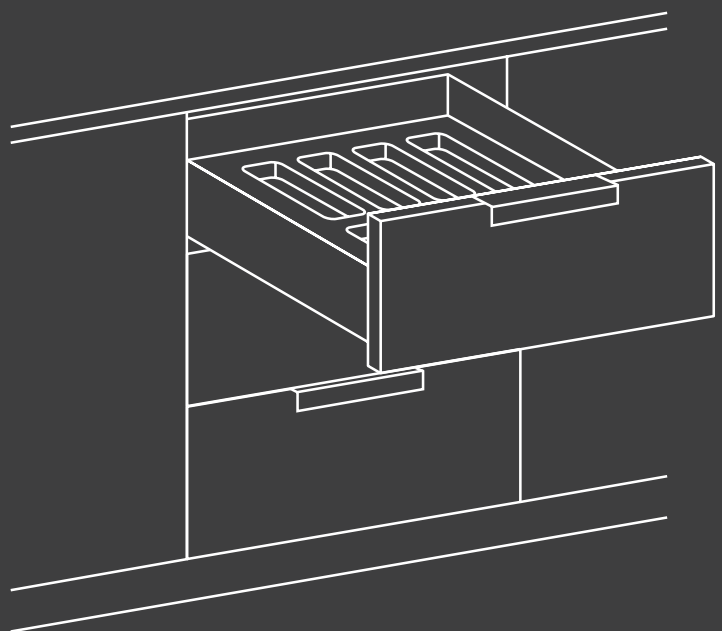

# ENKO SLIMBOX RANGE

SOFT CLOSE  
DRAWERS 2

SOFT CLOSE  
PANTRY DRAWERS 4

DRAWER  
ORGANISERS 6

## SLIMBOX SOFT CLOSE DRAWER SYSTEM

The SLIMBOX drawer combines the best of design, function and value with its space-saving thin side profile and smooth, full-extension 40kg soft-closing capacity.

Available in a full range of depths and heights to suit all your project specifications with rectangular gallery rails and inner-drawer front system.

The Slimbox drawer system has been fully lab-tested and carries CATAS certification.

Perfectly suited to any beautiful kitchen, wardrobe or bathroom space or equally at home in the commercial office or bathroom environment the Enko Slimbox drawer now allows you to specify value along with a Smart System For Design Interiors.

### FEATURES

- 40KG capacity, quick assembly
- 14mm sides, twin walled box style drawer side
- Three heights 90mm, 130mm, 180mm
- Epoxy coated white or anthracite grey colours
- Full extension, concealed, synchronised soft close runners with a wide base platform
- Rectangular gallery rails
- Zinc Plated Steel front and rear fixings
- Drawer Base - 16mm board, no milling required
- Quick release brackets
- 3-D Adjustment