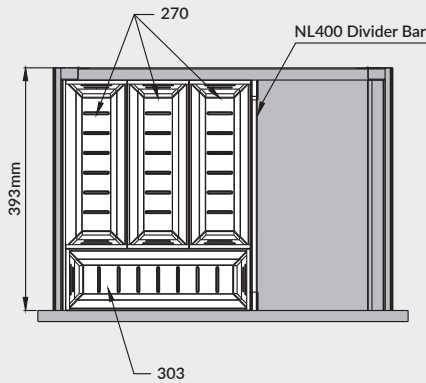

Solution for 400 Drawer
This four box solution with Anthracite Divider Bar - SSDS-K400A4B
This four box solution with White Divider Bar - SSDS-K400W4B