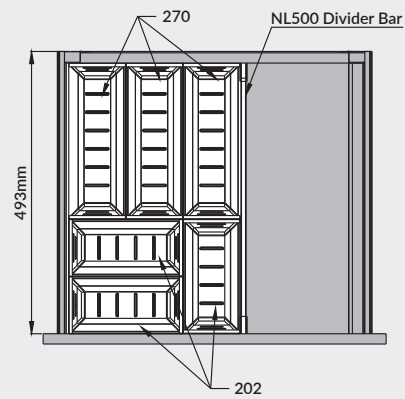

Solution 2 for 500mm Drawer
This six box solution with Anthracite Divider Bar - SSDS-K500A6B
This six box solution with White Divider Bar - SSDS-K500W6B