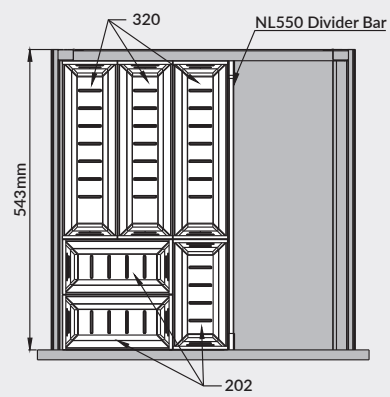

Solution 2 for 550mm Drawer
This six box solution with Anthracite Divider Bar - SSDS-K550A6B
This six box solution with White Divider Bar - SSDS-K550W6B