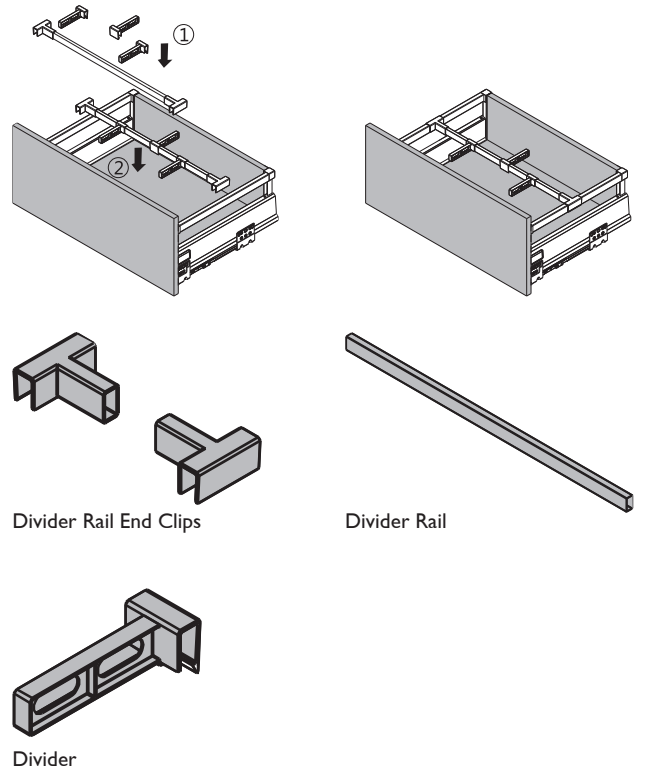

SLIMBOX DRAWER ORGANISERS

SLIMBOX FRAME DIVIDER RAIL SYSTEM NEW

1. **FEATURES**
2. Divide your bottles/jars inside your drawer
   - Adjustable
   - High quality steel divider rail
   - Compatible with our Slimbox Drawer Range
   - Two colours available - White & Anthracite

Item Code	Item	Length	Height	Colour
SBDS-RAIL60A	Divider Rail	600mm		Anthracite
SBDS-RAIL60W	Divider Rail	600mm		White
SBDS-RAIL120A	Divider Rail	1200mm		Anthracite
SBDS-RAIL120W	Divider Rail	1200mm		White
SBDS-SDA	Short Divider	100mm	20mm	Anthracite
SBDS-SDW	Short Divider	100mm	20mm	White
SBDS-TDA	Tall Divider	100mm	60mm	Anthracite
SBDS-TDW	Tall Divider	100mm	60mm	White
SBDS-ENDCLIPA	End Clip			Anthracite
SBDS-ENDCLIPW	End Clip			White