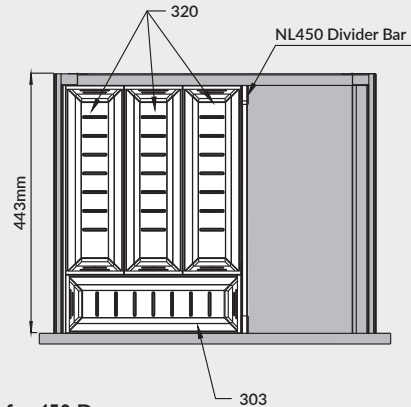

Solution for 450 Drawer
This four box solution with Anthracite Divider Bar - SSDS-K450A4B
This four box solution with White Divider Bar - SSDS-K450W4B