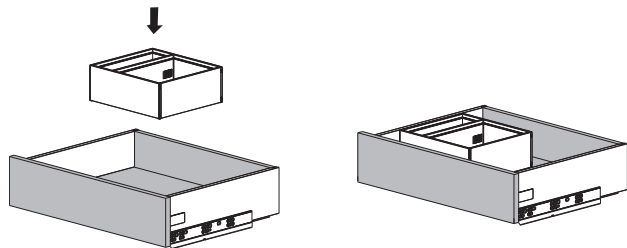

SLIMBOX STEEL DIVIDER SYSTEM

100mm STEEL DIVIDER SYSTEM WITH MAGNET NEW

FEATURES

- Suits many drawer systems
- Magnet to hold in place to drawer side
- High sides keeping your bottles divided safely
- Two colours available - White & Anthracite