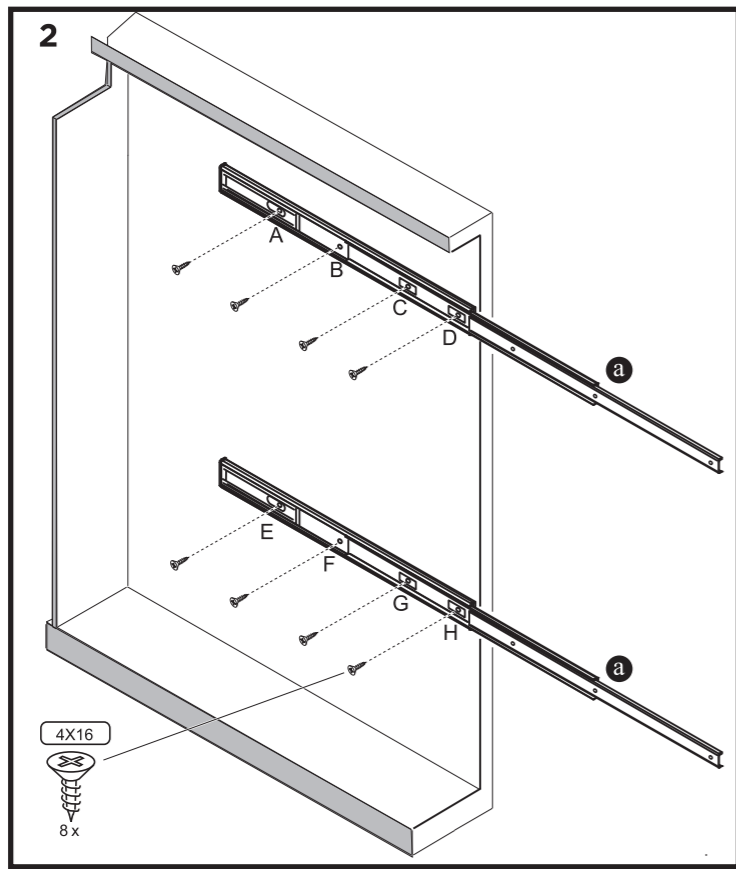

SOUS-CHEF SLIM - Mounting on LEFT Inner Side

*Full size template included in box with product

SOUS-CHEF SLIM - Mounting on RIGHT Inner Side

*Full size template included in box with product