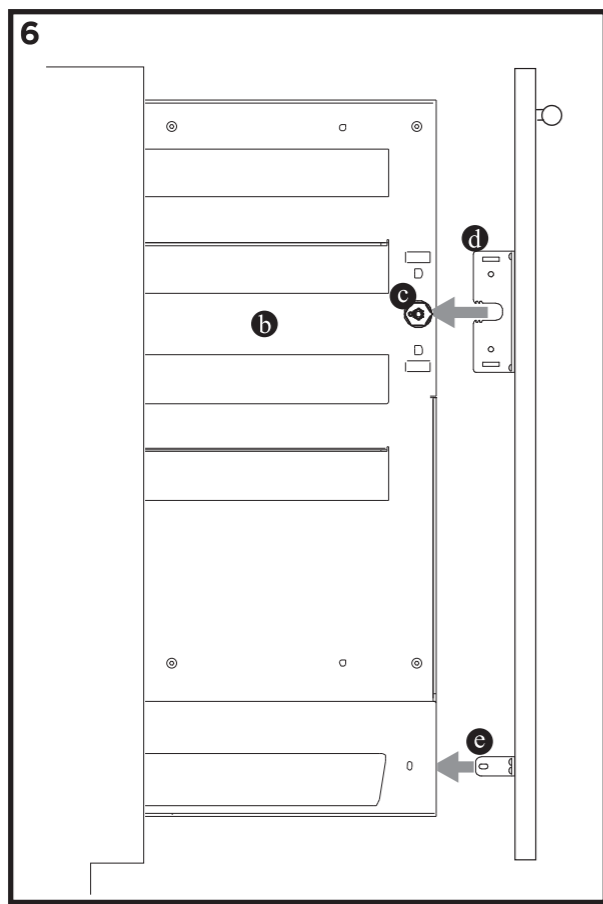

SOUS-CHEF SLIM - Mounting on LEFT Inner Side

*Full size template included in box with product

SOUS-CHEF SLIM - Mounting on RIGHT Inner Side

*Full size template included in box with product