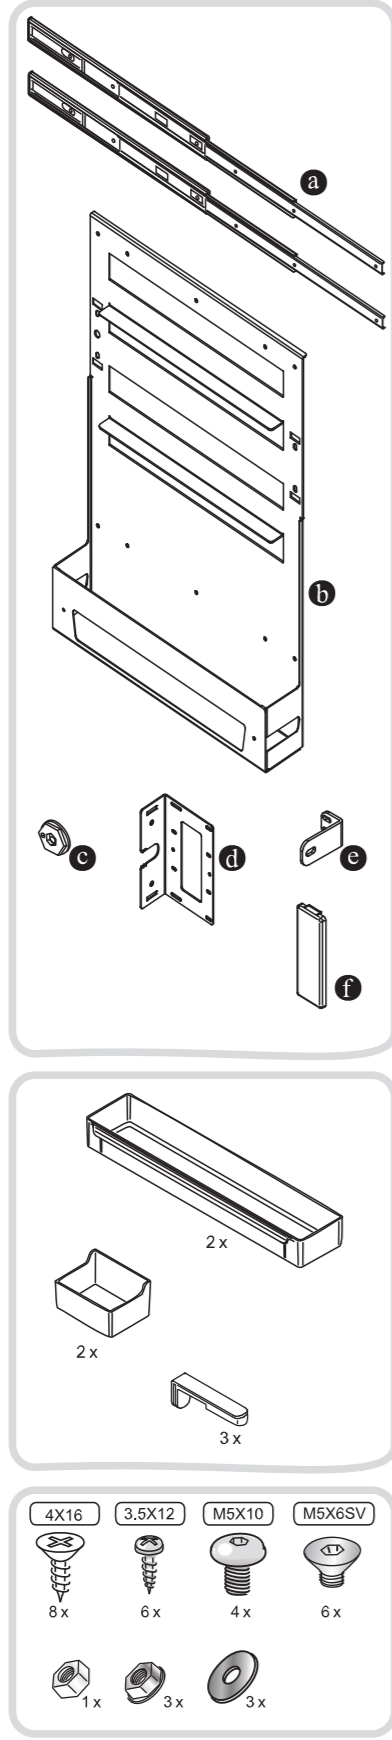

SOUS-CHEF SLIM - Mounting on LEFT Inner Side

*Full size template included in box with product

SOUS-CHEF SLIM - Mounting on RIGHT Inner Side

*Full size template included in box with product