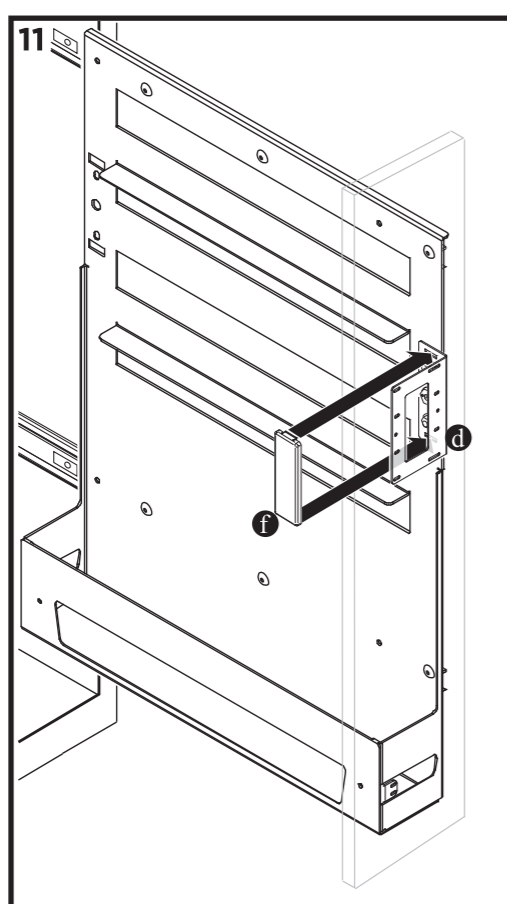

SOUS-CHEF SLIM - Mounting on LEFT Inner Side

*Full size template included in box with product

SOUS-CHEF SLIM - Mounting on RIGHT Inner Side

*Full size template included in box with product