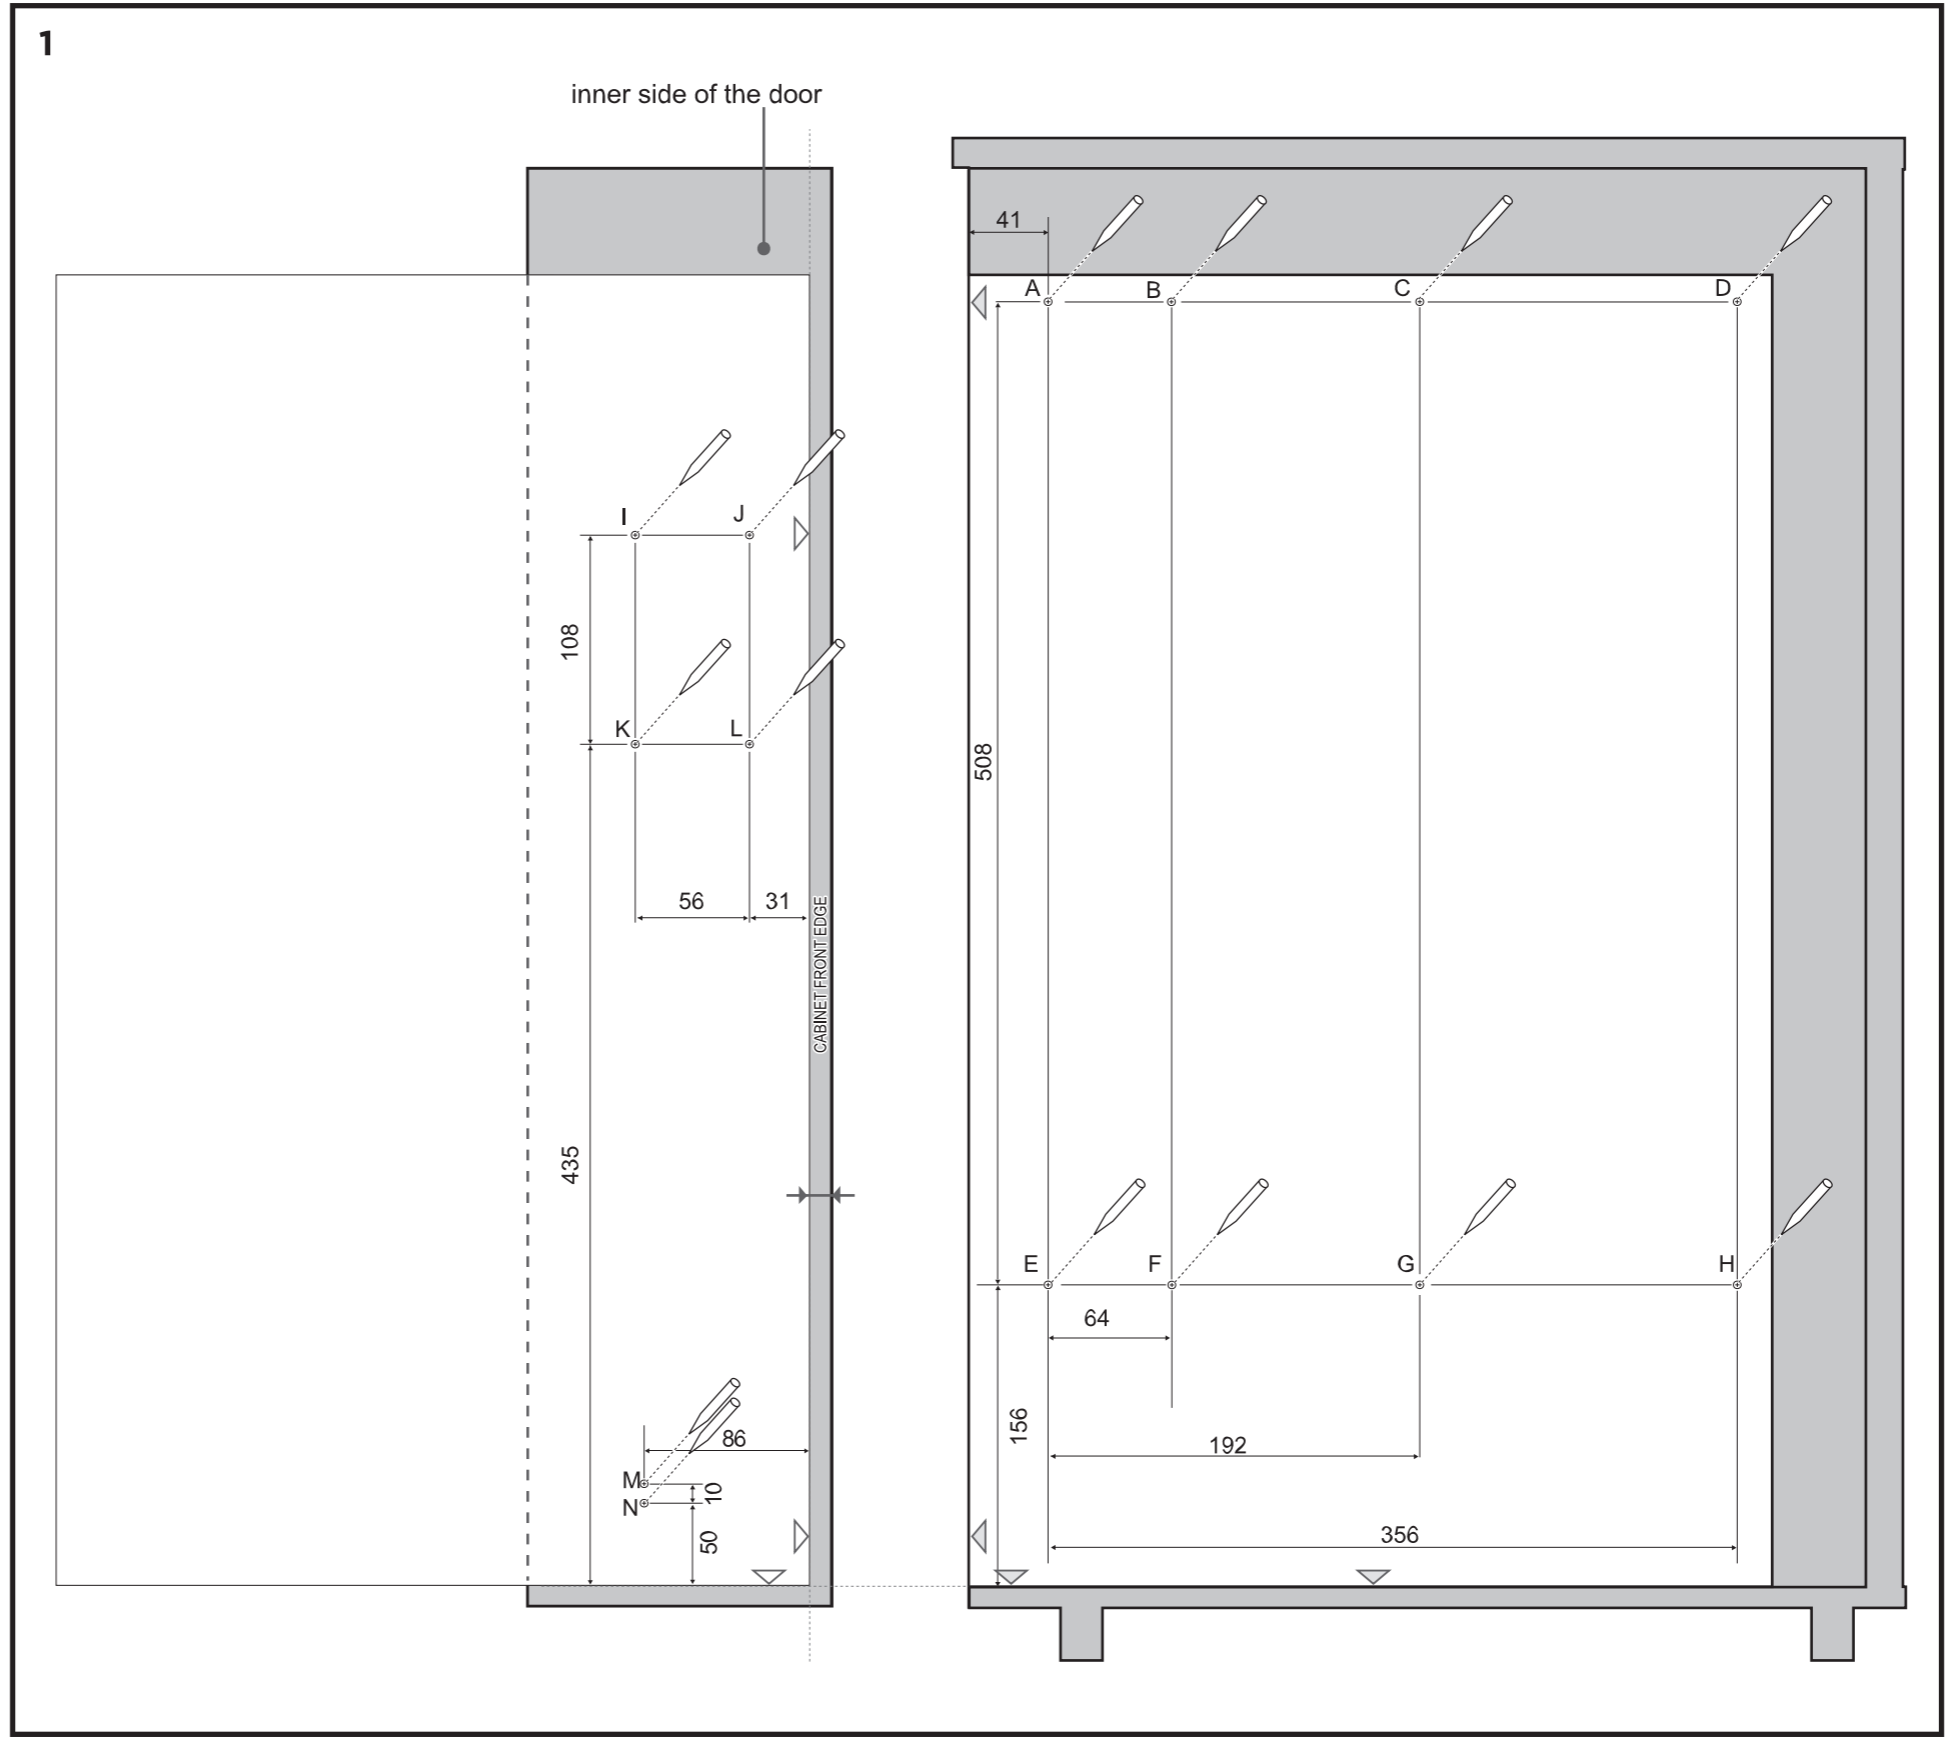

SOUS-CHEF SLIM - Mounting on LEFT Inner Side

*Full size template included in box with product

SOUS-CHEF SLIM - Mounting on RIGHT Inner Side

*Full size template included in box with product