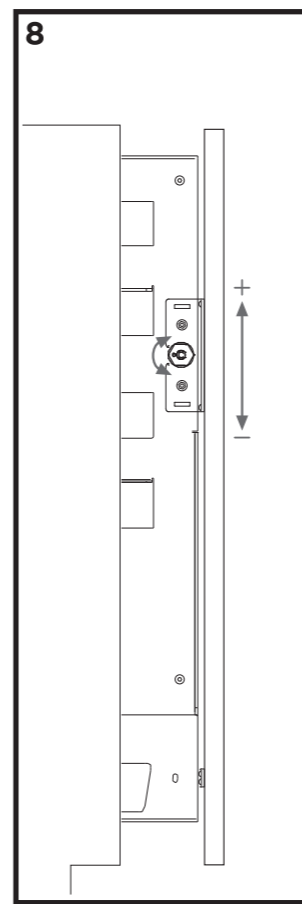

SOUS-CHEF SLIM - Mounting on LEFT Inner Side

*Full size template included in box with product

SOUS-CHEF SLIM - Mounting on RIGHT Inner Side

*Full size template included in box with product