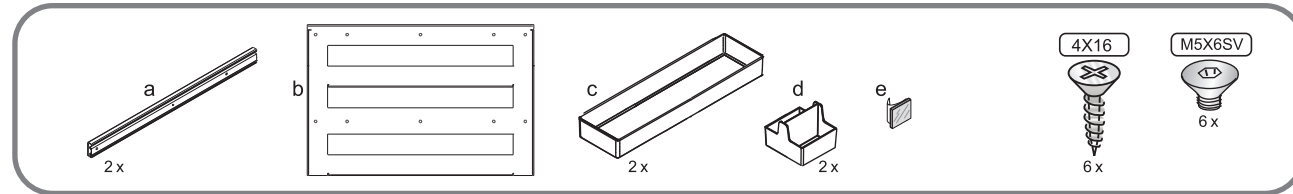

SOUS-CHEF SMART- Inside LEFT Side Mounting

*Full size template included in box with product

SOUS-CHEF SMART - Inside RIGHT Side Mounting

*Full size template included in box with product