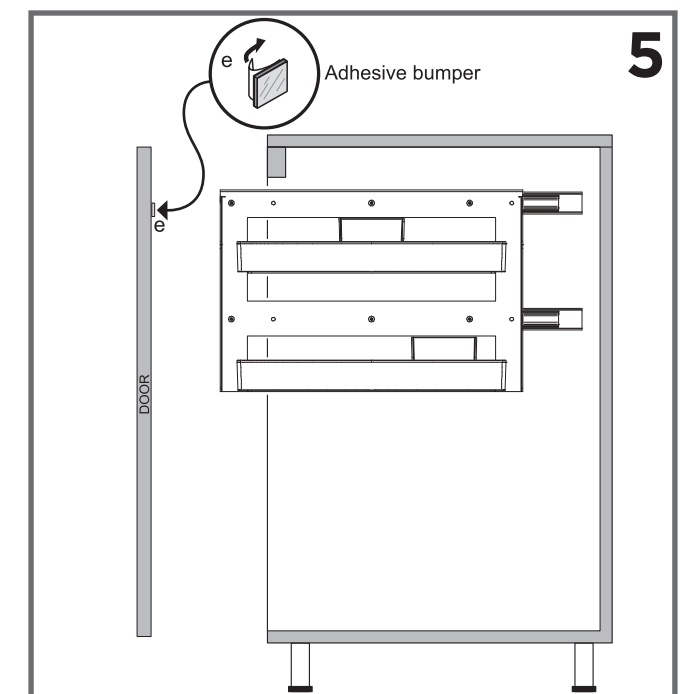

SOUS-CHEF SMART- Inside LEFT Side Mounting

*Full size template included in box with product

SOUS-CHEF SMART - Inside RIGHT Side Mounting

*Full size template included in box with product