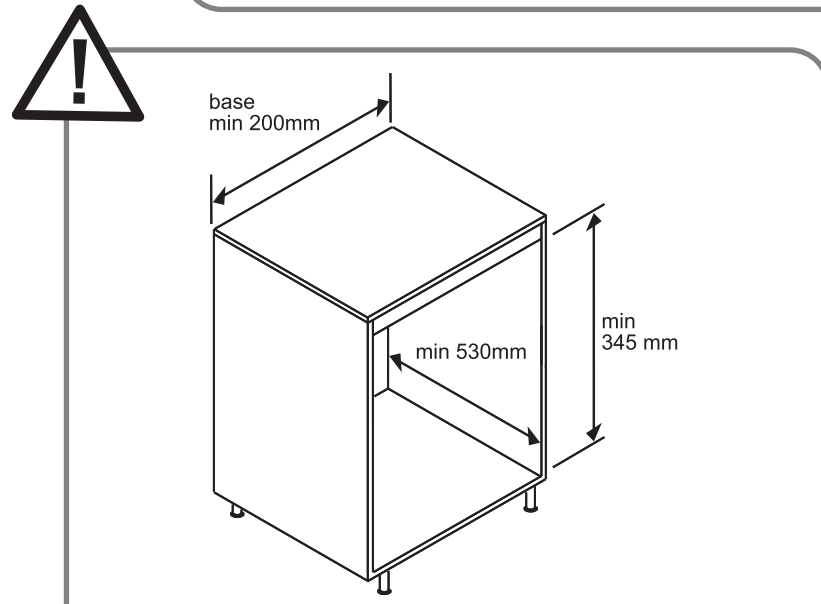

SOUS-CHEF SMART- Inside LEFT Side Mounting

*Full size template included in box with product

SOUS-CHEF SMART - Inside RIGHT Side Mounting

*Full size template included in box with product