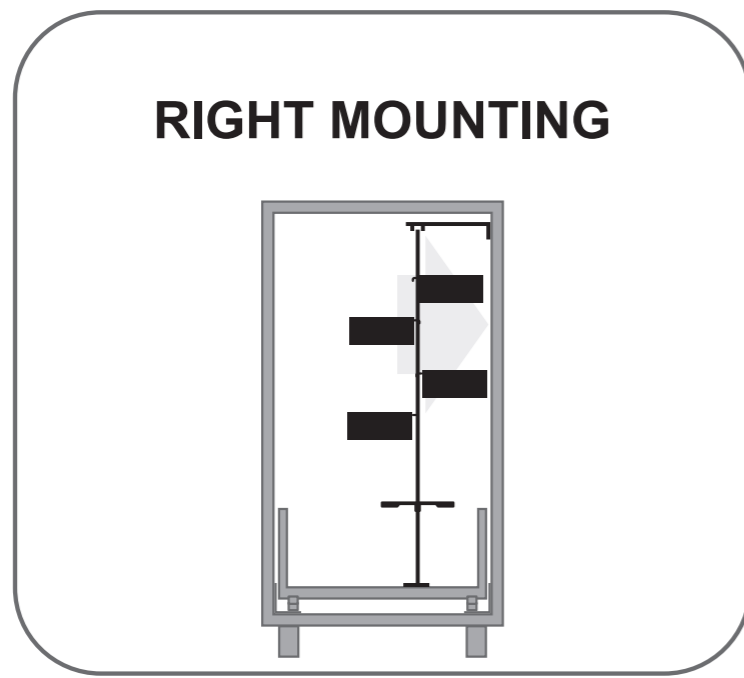

SOUS-CHEF ONE - Mounting on Bottom of the Drawer - RIGHT

*Full size template included in box with product

SOUS-CHEF ONE - Mounting on Bottom of the Drawer - LEFT

*Full size template included in box with product